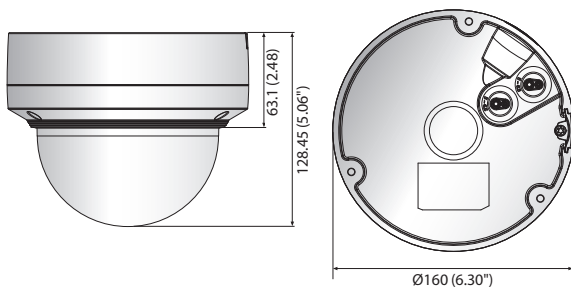

## Key Features

- Max. 2Megapixel (1920 x 1080) resolution
- 5.2 ~ 62.4mm (Optical 12X) Optical Lens
- Max. 60fps@all resolutions (H.265 / H.264)
- H.265, H.264, MJPEG Codec Supported, Multiple streaming
- Day & Night (ICR), WDR (150dB), Defog
- DIS with built-in Gyro sensor
- Loitering, Directional detection, Fog Detection, Audio detection, Sound Classification, Tampering
- Motion Detection, Handover
- SD / SDHC / SDXC 2 Slot (Max. 512GB)
- Hallway View, WiseStreamII Support
- IR Viewable Length 70m (229.66ft), IP67 / IP66, NEMA 4X, IK10
- LDC Support (Lens Distortion Correction)
- PoE, 24V AC, 12V DC, Bi-directional audio Support

## Dimensions

Unit : mm (inch)