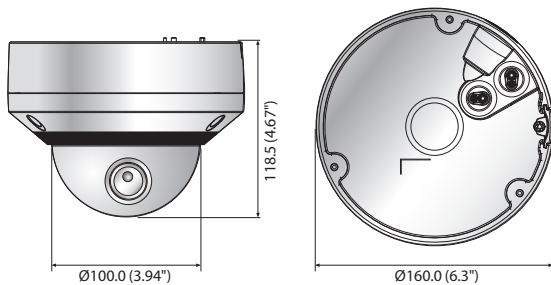

Dimensions

Unit : mm (inch)