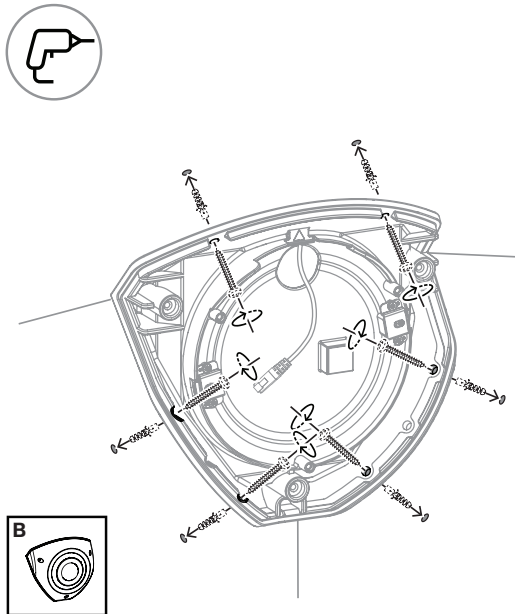

1 |

2 |

3 |

4 |

5 |

6 |

7 |

8 |

**FLEXIDOME corner 7100i IR**  
NCE-7703-FK | NCE-7703-FK-GOV |  
NDA-7080-CCB | NDA-7080-FP |  
NDA-7080-IR940

en Quick installation guide

**Project Assistant app**  
Windows | iOS | Android

<https://downloadstore.boschsecurity.com/>