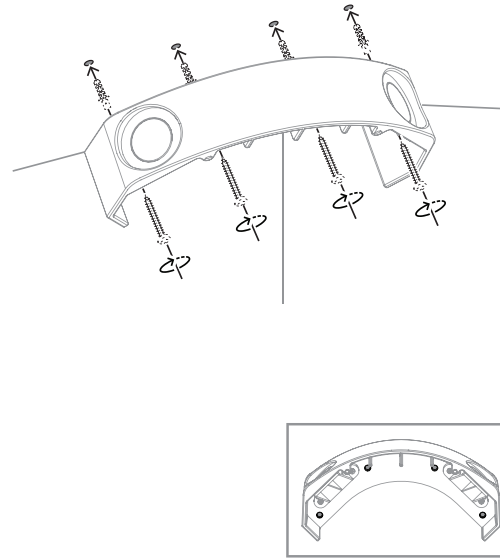

1 |

2 |

3 |

4 |

5 |

6 |

7 |

8 |

**FLEXIDOME corner 7100i IR**  
NCE-7703-FK | NCE-7703-FK-GOV |  
NDA-7080-CCB | NDA-7080-FP |  
NDA-7080-IR940

en Quick installation guide

**Project Assistant app**  
Windows | iOS | Android

<https://downloadstore.boschsecurity.com/>