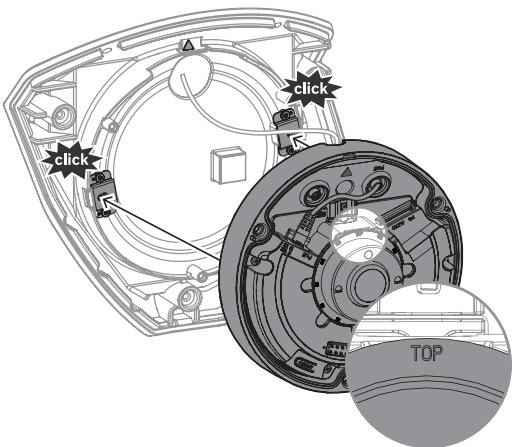

**FLEXIDOME corner 7100i IR**  
NCE-7703-FK | NCE-7703-FK-GOV |  
NDA-7080-CCB | NDA-7080-FP |  
NDA-7080-IR940

en Quick installation guide

**Project Assistant app**  
Windows | iOS | Android

<https://downloadstore.boschsecurity.com/>