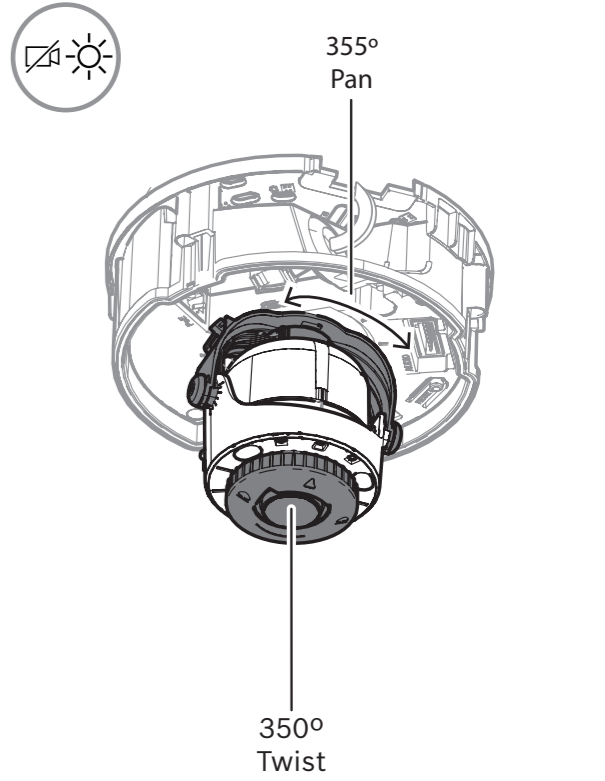

9 |

10 |

Tilt
0~85°

NDA-MCSMB-03M
NDA-MCSMB-30M

FLEXIDOME
indoor 5100i IR

<2s > On	2. >2s < 180°	3. <2s > Default
<2s > Focus - autofocus	5. <2s > Zoom (0-6) <2s >	6. >2s < Zoom OK - autofocus
<2s > Focus & Zoom OK	8. <2s > Analog format <2s >	9. >2s < Output OK