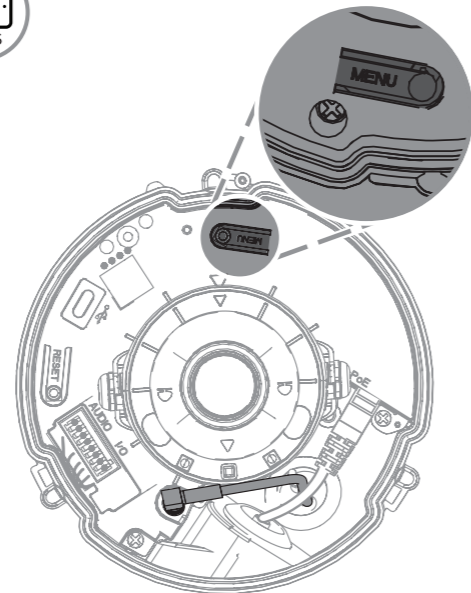

9 |

10 |

Tilt
0~85°

NDA-MCSMB-03M
NDA-MCSMB-30M

FLEXIDOME
indoor 5100i IR

<2s > On	2. >2s < 180°	3. <2s > Default
<2s > Focus - autofocus	5. <2s > Zoom (0-6) <2s >	6. >2s < Zoom OK - autofocus
<2s > Focus & Zoom OK	8. <2s > Analog format <2s >	9. >2s < Output OK