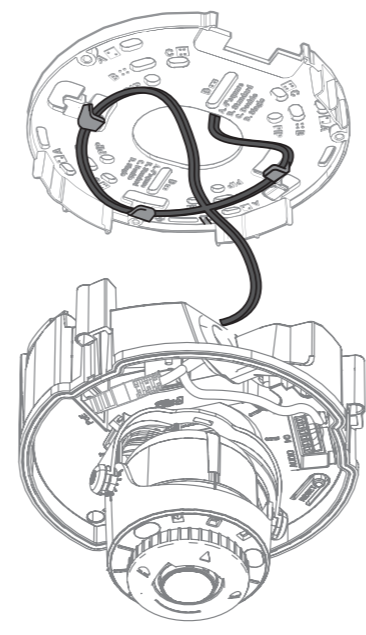

1 |

2 |

3 |

4 |

5 |

6 |

7 |

8 |

9 |

10 |

Tilt
0~85°

NDA-MCSMB-03M
NDA-MCSMB-30M

FLEXIDOME
indoor 5100i IR

<2s > On	2. >2s < 180°	3. <2s > Default
<2s > Focus - autofocus	5. <2s > Zoom (0-6) <2s >	6. >2s < Zoom OK - autofocus
<2s > Focus & Zoom OK	8. <2s > Analog format <2s >	9. >2s < Output OK