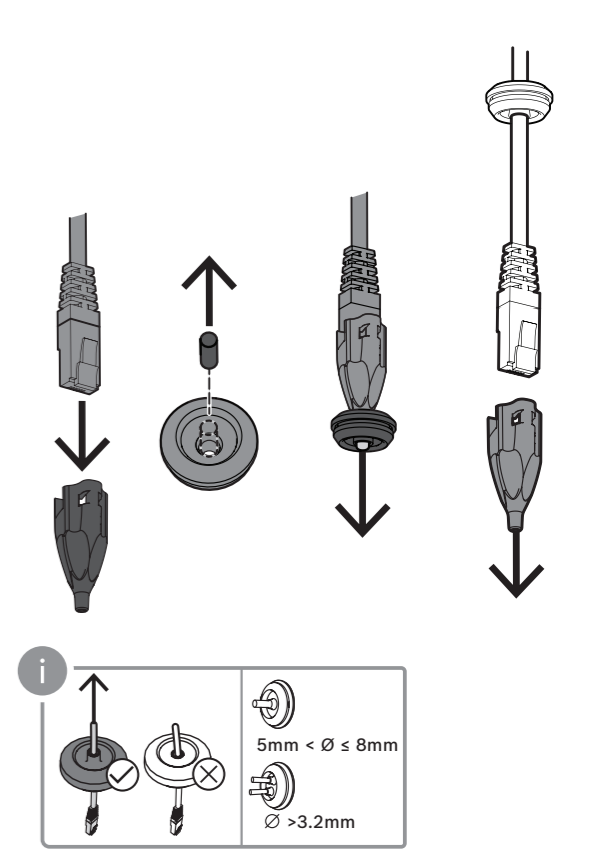

1 |

2 |

3 |

4 |

5 |

6 |

7 |

8 |

9 |

10 |

Tilt
0~85°

NDA-MCSMB-03M
NDA-MCSMB-30M

FLEXIDOME
indoor 5100i IR

<2s > On	2. >2s < 180°	3. <2s > Default
<2s > Focus - autofocus	5. <2s > Zoom (0-6) <2s >	6. >2s < Zoom OK - autofocus
<2s > Focus & Zoom OK	8. <2s > Analog format <2s >	9. >2s < Output OK