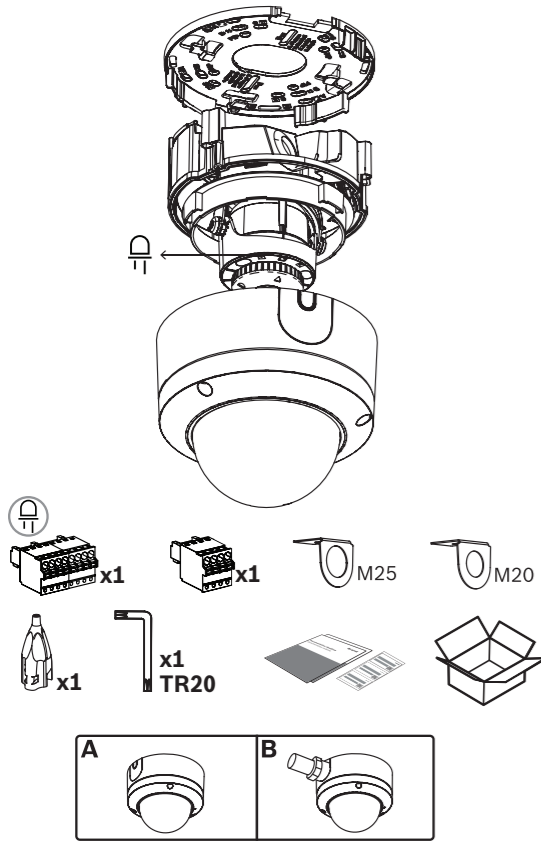

1 |

2 |

3 |

4 |

5 |

6 |

7 |

8 |

9 |

10 |