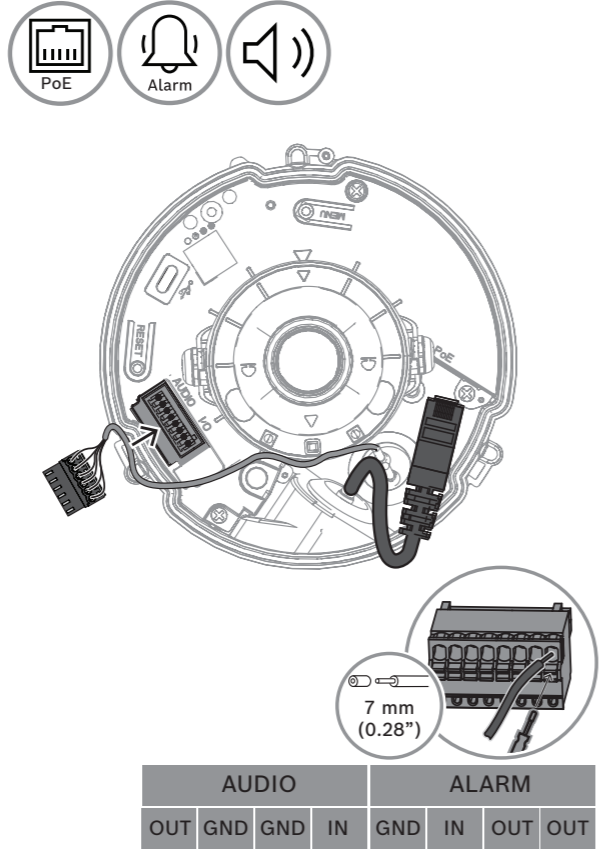

1 |

2 |

3 |

4 |

5 |

6 |

7 |

8 |

9 |

10 |

Tilt
0~85°

NDA-MCSMB-03M
NDA-MCSMB-30M

FLEXIDOME
indoor 5100i IR

<2s > On	2. >2s < 180°	3. <2s > Default
<2s > Focus - autofocus	5. <2s > Zoom (0-6) <2s >	6. >2s < Zoom OK - autofocus
<2s > Focus & Zoom OK	8. <2s > Analog format <2s >	9. >2s < Output OK