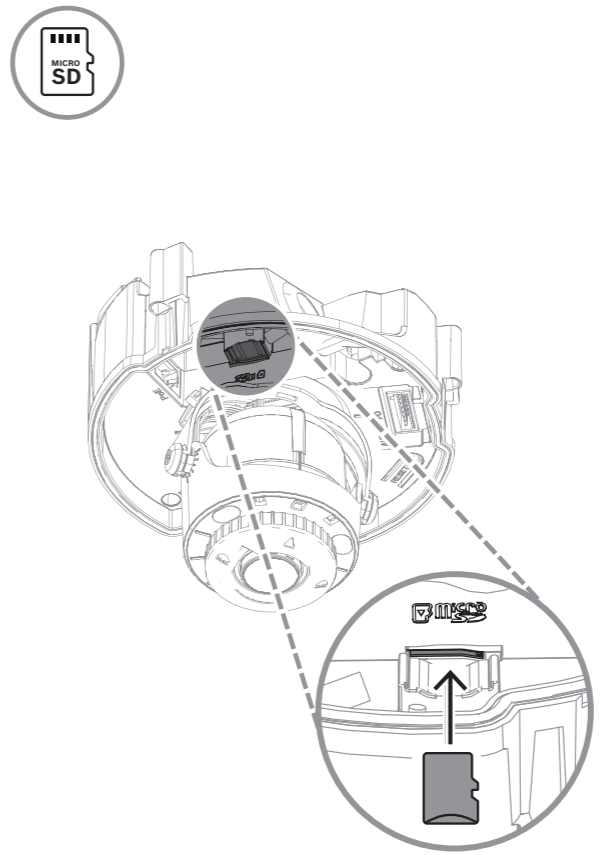

1 |

2 |

3 |

4 |

5 |

6 |

7 |

8 |

9 |

10 |