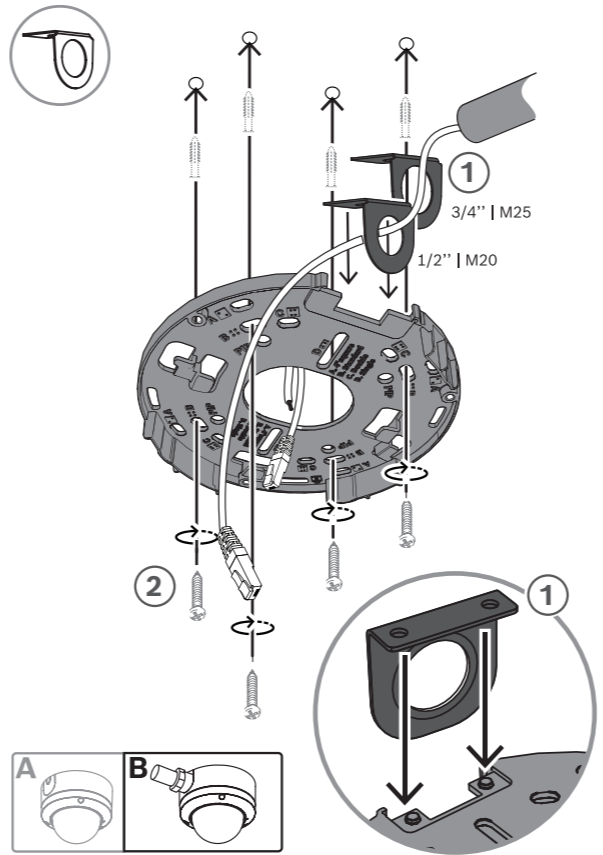

1 |

2 |

3 |

4 |

5 |

6 |

7 |

8 |

9 |

10 |