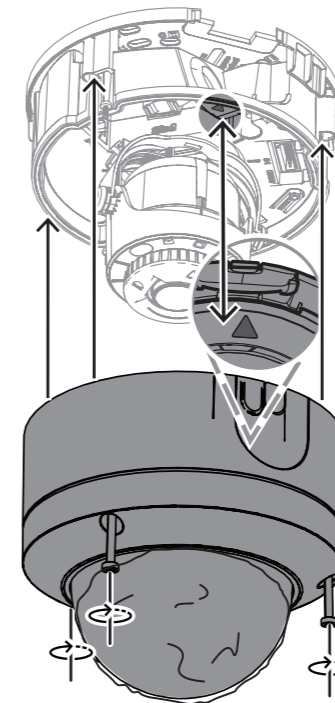

Tilt
0~85°

NDA-MCSMB-03M
NDA-MCSMB-30M

FLEXIDOME
indoor 5100i IR

<2s > On	2. >2s < 180°	3. <2s > Default
<2s > Focus - autofocus	5. <2s > Zoom (0-6) <2s >	6. >2s < Zoom OK - autofocus
<2s > Focus & Zoom OK	8. <2s > Analog format <2s >	9. >2s < Output OK

Project Assistant app

Windows | iOS | Android

<https://downloadstore.boschsecurity.com/>

FLEXIDOME indoor 5100i | FLEXIDOME indoor 5100i IR

NDV-5702-A | NDV-5703-A | NDV-5704-A |
NDV-5702-AL | NDV-5703-AL | NDV-5704-AL

Quick installation guide

FLEXIDOME
indoor 5100i IR

Bosch Security Systems B.V.
Torenallee 49
5617 BA Eindhoven
Netherlands
www.boschsecurity.com
© Bosch Security Systems B.V., 2022