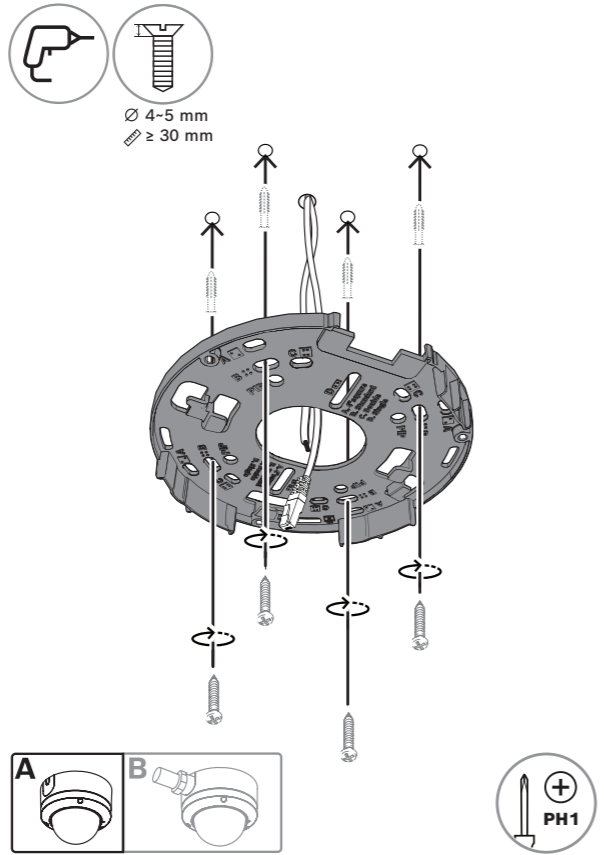

1 |

2 |

3 |

4 |

5 |

6 |

7 |

8 |

9 |

10 |