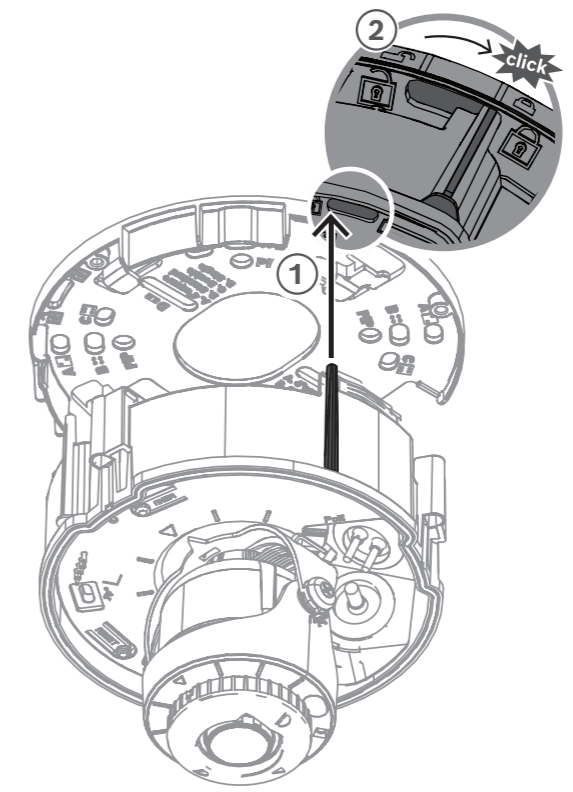

9 |

10 |

Tilt
0~85°

NDA-MCSMB-03M
NDA-MCSMB-30M

FLEXIDOME
indoor 5100i IR

<2s > On	2. >2s < 180°	3. <2s > Default
<2s > Focus - autofocus	5. <2s > Zoom (0-6) <2s >	6. >2s < Zoom OK - autofocus
<2s > Focus & Zoom OK	8. <2s > Analog format <2s >	9. >2s < Output OK