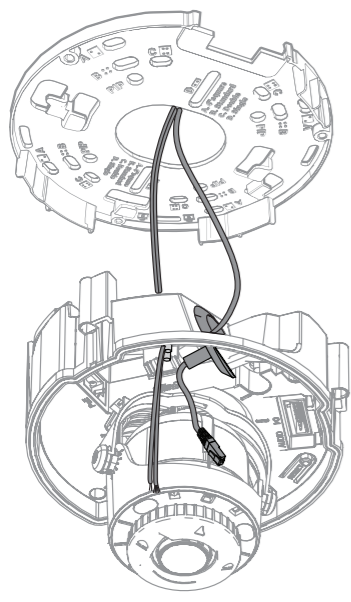

1 |

2 |

3 |

4 |

5 |

6 |

7 |

8 |

9 |

10 |