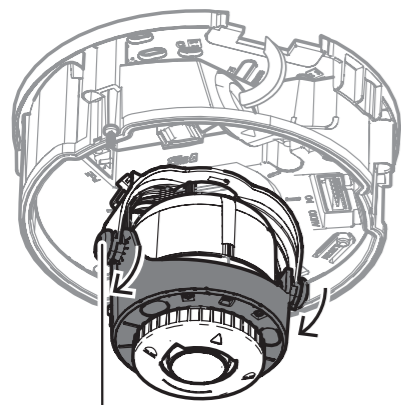

9 |

10 |

Tilt
0~85°

NDA-MCSMB-03M
NDA-MCSMB-30M

FLEXIDOME
indoor 5100i IR

<2s > On	2. >2s < 180°	3. <2s > Default
<2s > Focus - autofocus	5. <2s > Zoom (0-6) <2s >	6. >2s < Zoom OK - autofocus
<2s > Focus & Zoom OK	8. <2s > Analog format <2s >	9. >2s < Output OK