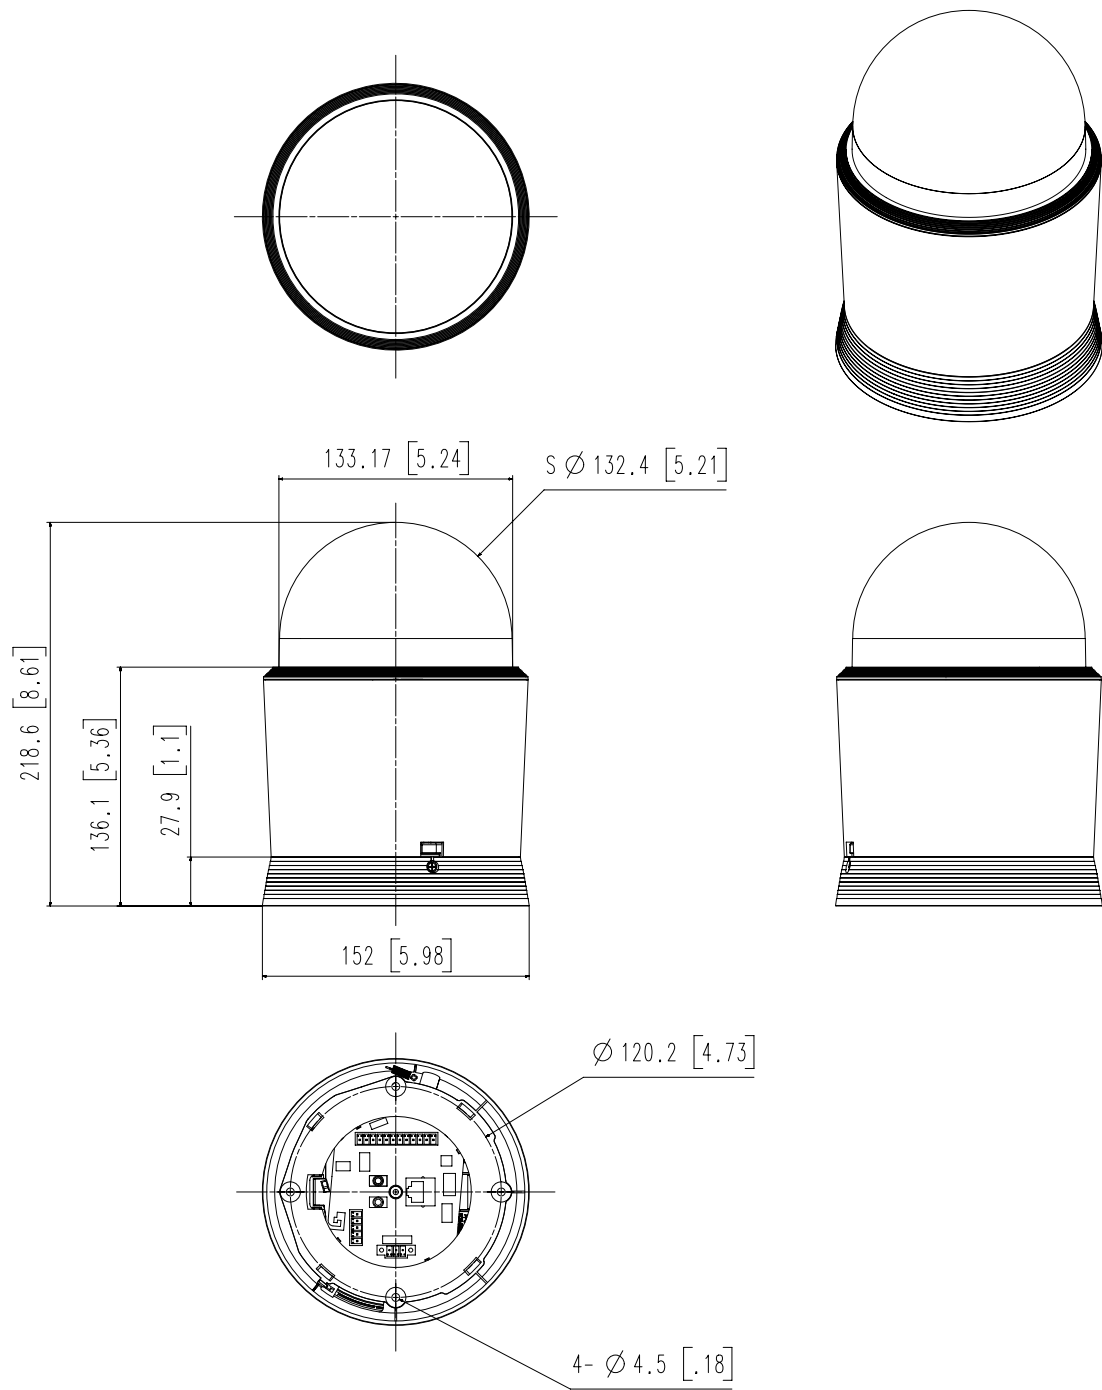

4	QNP-6320, QNP6250	21.04.30
3	QNP-6230	-
2	XNP-6320, XNP-6321	-
1	SNP-6321	-
No.	MODEL NAME	DATE
Unit:mm[inch] SCALE:1/1		Hanwha Techwin