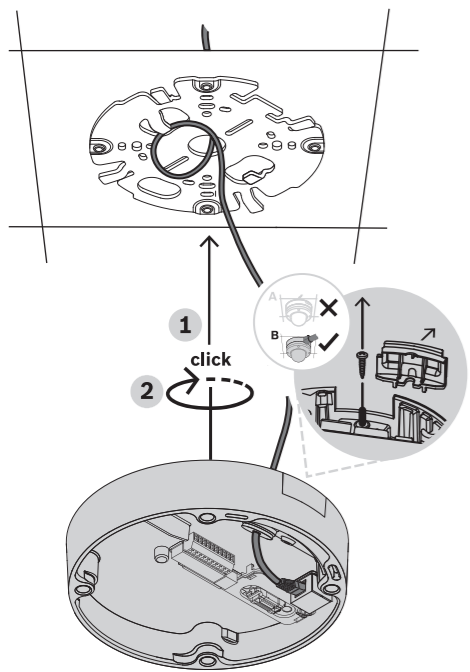

1 |

2 |

PIN	Connection
1	+12V OUT
2	GND
3	ALARM OUT
4	ALARM OUT
5	GND
6	ALARM IN1
7	ALARM IN2
8	GND
9	AUDIO IN
10	AUDIO OUT

3 |

4 |

5 |

6 |

7 |

8 |

9 |

FLEXIDOME IP starlight 8000i

NDE-8512-R | NDE-8512-RT | NDE-8513-R |
NDE-8513-RT | NDE-8514-R | NDE-8514-RT |
NDE-8512-RX | NDE-8512-RXT | NDE-8513-RX |
NDE-8513-RXT

en Quick installation guide

Bosch Security Systems B.V.
Torenallee 49
5617 BA Eindhoven
Netherlands
www.boschsecurity.com
© Bosch Security Systems B.V., 2022