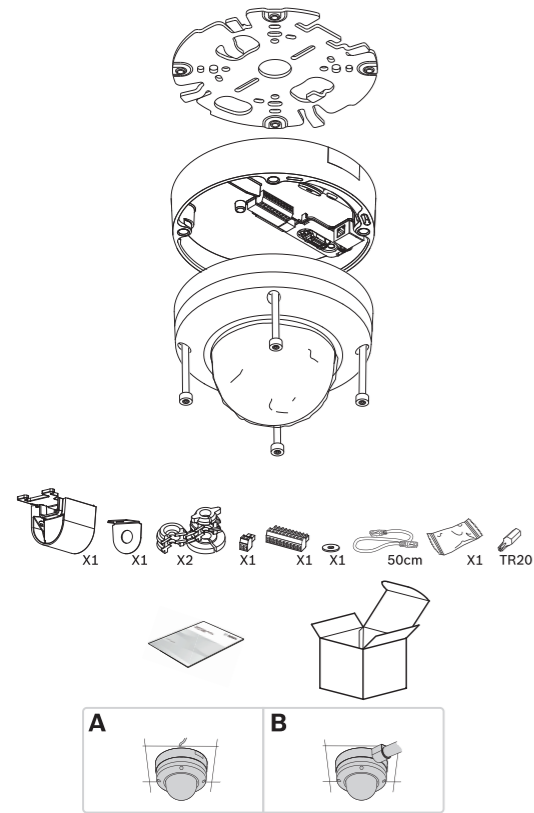

1 |

2 |

PIN	Connection
1	+12V OUT
2	GND
3	ALARM OUT
4	ALARM OUT
5	GND
6	ALARM IN1
7	ALARM IN2
8	GND
9	AUDIO IN
10	AUDIO OUT

3 |

4 |

5 |

6 |

7 |

8 |

9 |

FLEXIDOME IP starlight 8000i

NDE-8512-R | NDE-8512-RT | NDE-8513-R |
NDE-8513-RT | NDE-8514-R | NDE-8514-RT |
NDE-8512-RX | NDE-8512-RXT | NDE-8513-RX |
NDE-8513-RXT

en Quick installation guide

Bosch Security Systems B.V.
Torenallee 49
5617 BA Eindhoven
Netherlands
www.boschsecurity.com
© Bosch Security Systems B.V., 2022