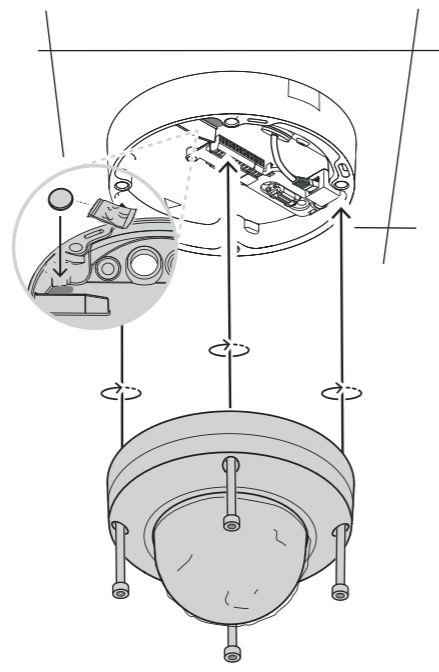

1 |

2 |

PIN	Connection
1	+12V OUT
2	GND
3	ALARM OUT
4	ALARM OUT
5	GND
6	ALARM IN1
7	ALARM IN2
8	GND
9	AUDIO IN
10	AUDIO OUT

3 |

4 |

5 |

6 |

7 |

8 |

9 |

FLEXIDOME IP starlight 8000i

NDE-8512-R | NDE-8512-RT | NDE-8513-R |
NDE-8513-RT | NDE-8514-R | NDE-8514-RT |
NDE-8512-RX | NDE-8512-RXT | NDE-8513-RX |
NDE-8513-RXT

en Quick installation guide

Bosch Security Systems B.V.
Torenallee 49
5617 BA Eindhoven
Netherlands
www.boschsecurity.com
© Bosch Security Systems B.V., 2022