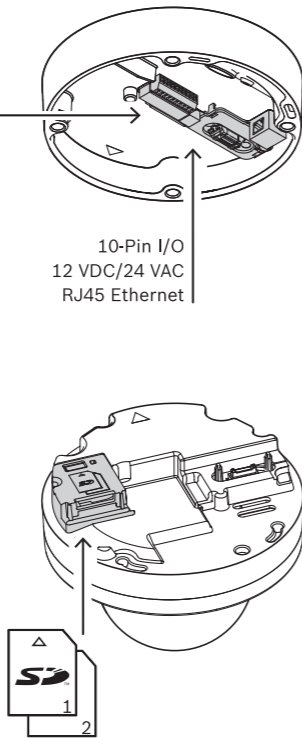

1 |

2 |

PIN	Connection
1	+12V OUT
2	GND
3	ALARM OUT
4	ALARM OUT
5	GND
6	ALARM IN1
7	ALARM IN2
8	GND
9	AUDIO IN
10	AUDIO OUT

3 |

4 |

5 |

6 |

7 |

8 |

9 |

FLEXIDOME IP starlight 8000i

NDE-8512-R | NDE-8512-RT | NDE-8513-R |
NDE-8513-RT | NDE-8514-R | NDE-8514-RT |
NDE-8512-RX | NDE-8512-RXT | NDE-8513-RX |
NDE-8513-RXT

en Quick installation guide

Bosch Security Systems B.V.
Torenallee 49
5617 BA Eindhoven
Netherlands
www.boschsecurity.com
© Bosch Security Systems B.V., 2022