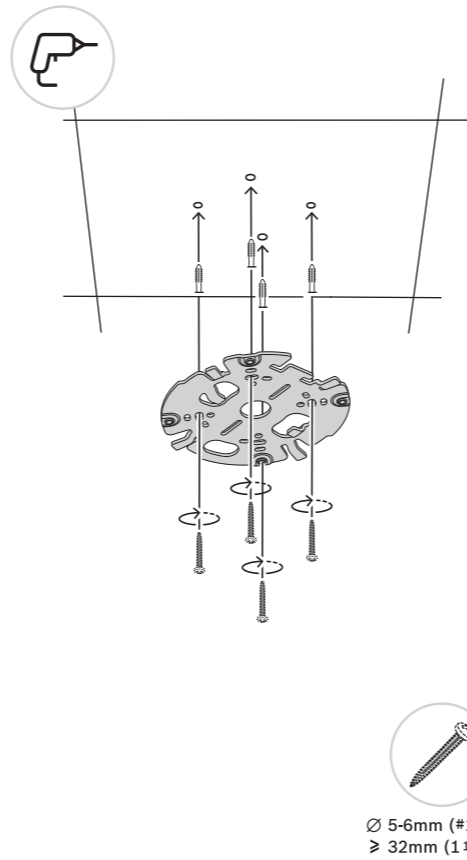

1 |

2 |

PIN	Connection
1	+12V OUT
2	GND
3	ALARM OUT
4	ALARM OUT
5	GND
6	ALARM IN1
7	ALARM IN2
8	GND
9	AUDIO IN
10	AUDIO OUT

3 |

4 |

5 |

6 |

7 |

8 |

9 |

FLEXIDOME IP starlight 8000i

NDE-8512-R | NDE-8512-RT | NDE-8513-R |
NDE-8513-RT | NDE-8514-R | NDE-8514-RT |
NDE-8512-RX | NDE-8512-RXT | NDE-8513-RX |
NDE-8513-RXT

en Quick installation guide

Bosch Security Systems B.V.
Torenallee 49
5617 BA Eindhoven
Netherlands
www.boschsecurity.com
© Bosch Security Systems B.V., 2022