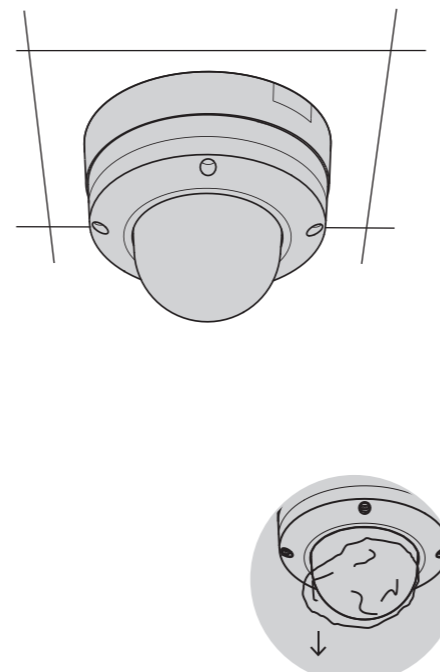

1 |

2 |

PIN	Connection
1	+12V OUT
2	GND
3	ALARM OUT
4	ALARM OUT
5	GND
6	ALARM IN1
7	ALARM IN2
8	GND
9	AUDIO IN
10	AUDIO OUT

3 |

4 |

5 |

6 |

7 |

8 |

9 |

FLEXIDOME IP starlight 8000i

NDE-8512-R | NDE-8512-RT | NDE-8513-R |
NDE-8513-RT | NDE-8514-R | NDE-8514-RT |
NDE-8512-RX | NDE-8512-RXT | NDE-8513-RX |
NDE-8513-RXT

en Quick installation guide

Bosch Security Systems B.V.
Torenallee 49
5617 BA Eindhoven
Netherlands
www.boschsecurity.com
© Bosch Security Systems B.V., 2022