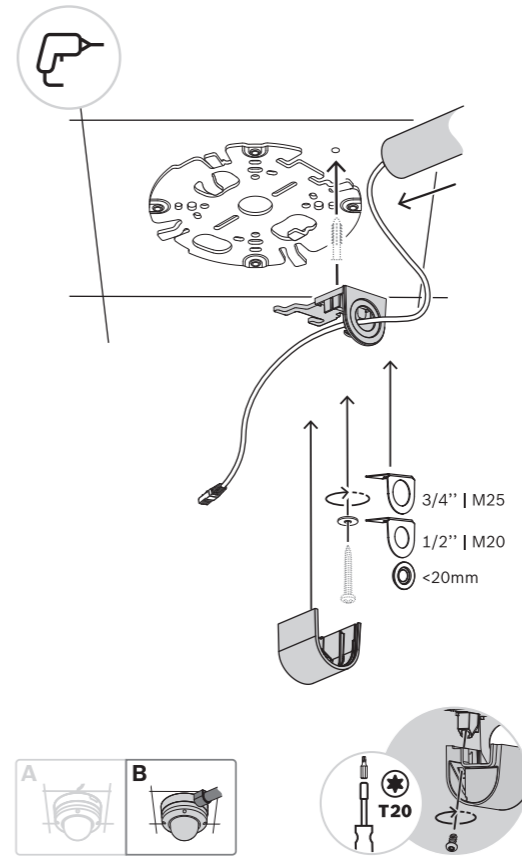

1 |

2 |

PIN	Connection
1	+12V OUT
2	GND
3	ALARM OUT
4	ALARM OUT
5	GND
6	ALARM IN1
7	ALARM IN2
8	GND
9	AUDIO IN
10	AUDIO OUT

3 |

4 |

5 |

6 |

7 |

8 |

9 |

FLEXIDOME IP starlight 8000i

NDE-8512-R | NDE-8512-RT | NDE-8513-R |
NDE-8513-RT | NDE-8514-R | NDE-8514-RT |
NDE-8512-RX | NDE-8512-RXT | NDE-8513-RX |
NDE-8513-RXT

en Quick installation guide

Bosch Security Systems B.V.
Torenallee 49
5617 BA Eindhoven
Netherlands
www.boschsecurity.com
© Bosch Security Systems B.V., 2022