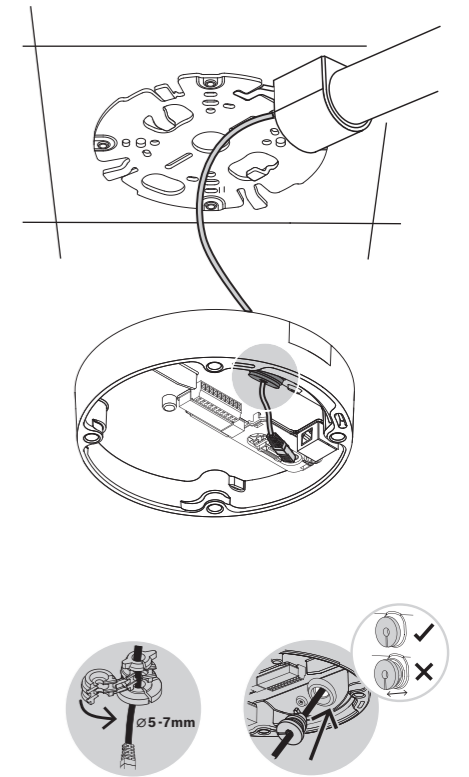

1 |

2 |

PIN	Connection
1	+12V OUT
2	GND
3	ALARM OUT
4	ALARM OUT
5	GND
6	ALARM IN1
7	ALARM IN2
8	GND
9	AUDIO IN
10	AUDIO OUT

3 |

4 |

5 |

6 |

7 |

8 |

9 |

FLEXIDOME IP starlight 8000i

NDE-8512-R | NDE-8512-RT | NDE-8513-R |
NDE-8513-RT | NDE-8514-R | NDE-8514-RT |
NDE-8512-RX | NDE-8512-RXT | NDE-8513-RX |
NDE-8513-RXT

en Quick installation guide

Bosch Security Systems B.V.
Torenallee 49
5617 BA Eindhoven
Netherlands
www.boschsecurity.com
© Bosch Security Systems B.V., 2022