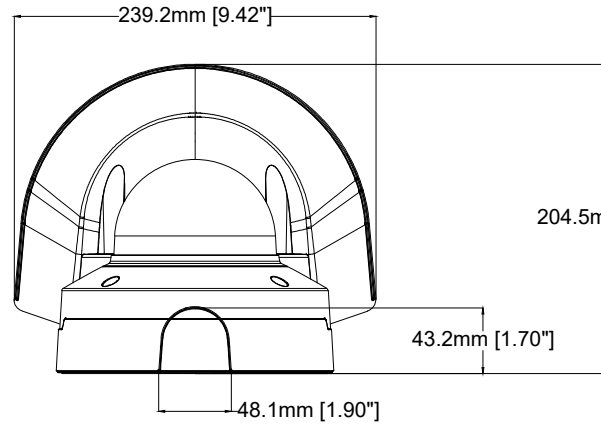

141.5mm [5.57"]

78.5mm [3.09"]

AXIS Q3628-VE Dome Camera

Revision	v.02	Revision date	2023-04-06
Paper size	A4	Release date	2023-04-03
Created by	MS	Scale	1:5