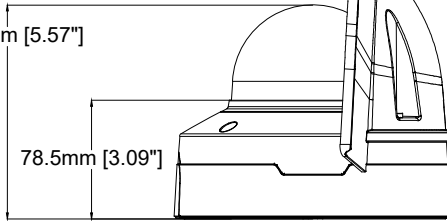

141.5mm [5.57"]

78.5mm [3.09"]

AXIS Q3628-VE Dome Camera

Revision	v.02	Revision date	2023-04-06
Paper size	A4	Release date	2023-04-03
Created by	MS	Scale	1:5