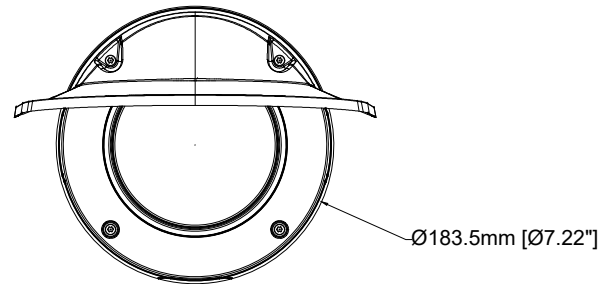

141.5mm [5.57"]

78.5mm [3.09"]

AXIS Q3628-VE Dome Camera

Revision	v.02	Revision date	2023-04-06
Paper size	A4	Release date	2023-04-03
Created by	MS	Scale	1:5