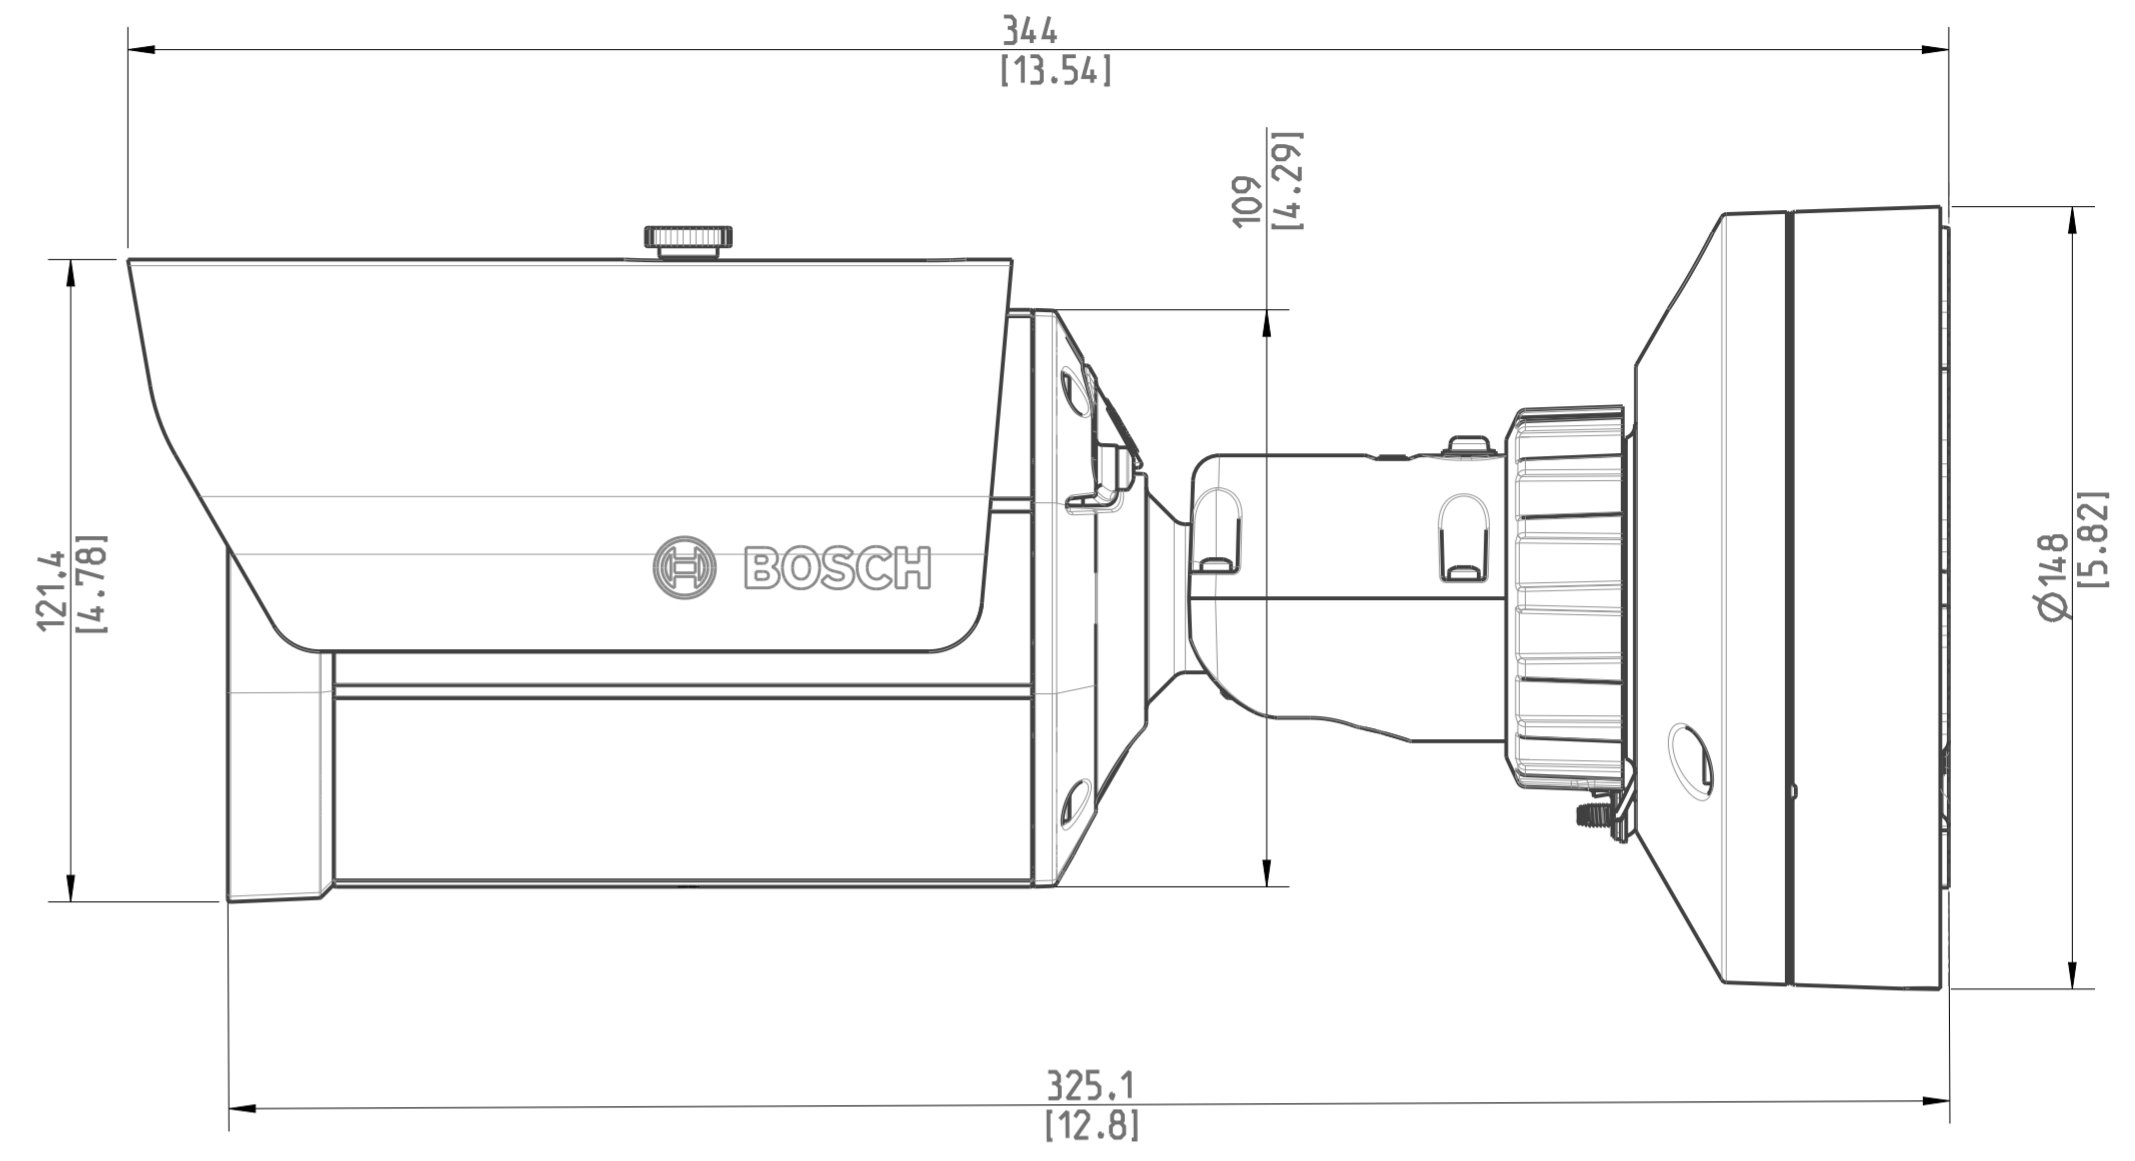

SCALE 7:10

mm[in]

Ind. Change/Aend.		YYYYMMDD	Drawn/Gez.	Checked/Gepr.	Releas./Freig.	B/W	Resp. depl./Verantw. Abl.	Add. info./Zus. Info.	
Treatment/Behandlung							Missed details/Fehlende Angaben		Size/Gst.
Mat./Stoff							From/Aus		
Lang./Spr.	Wght./Gew.				Doc. type		DP/TO	Ind.	Formal
	Crit. P. Scale/M. slab				Mat. meets/Stoffe s/ Syst.		DRW	001	
HNR				PE		Repl. for		Repl. by	