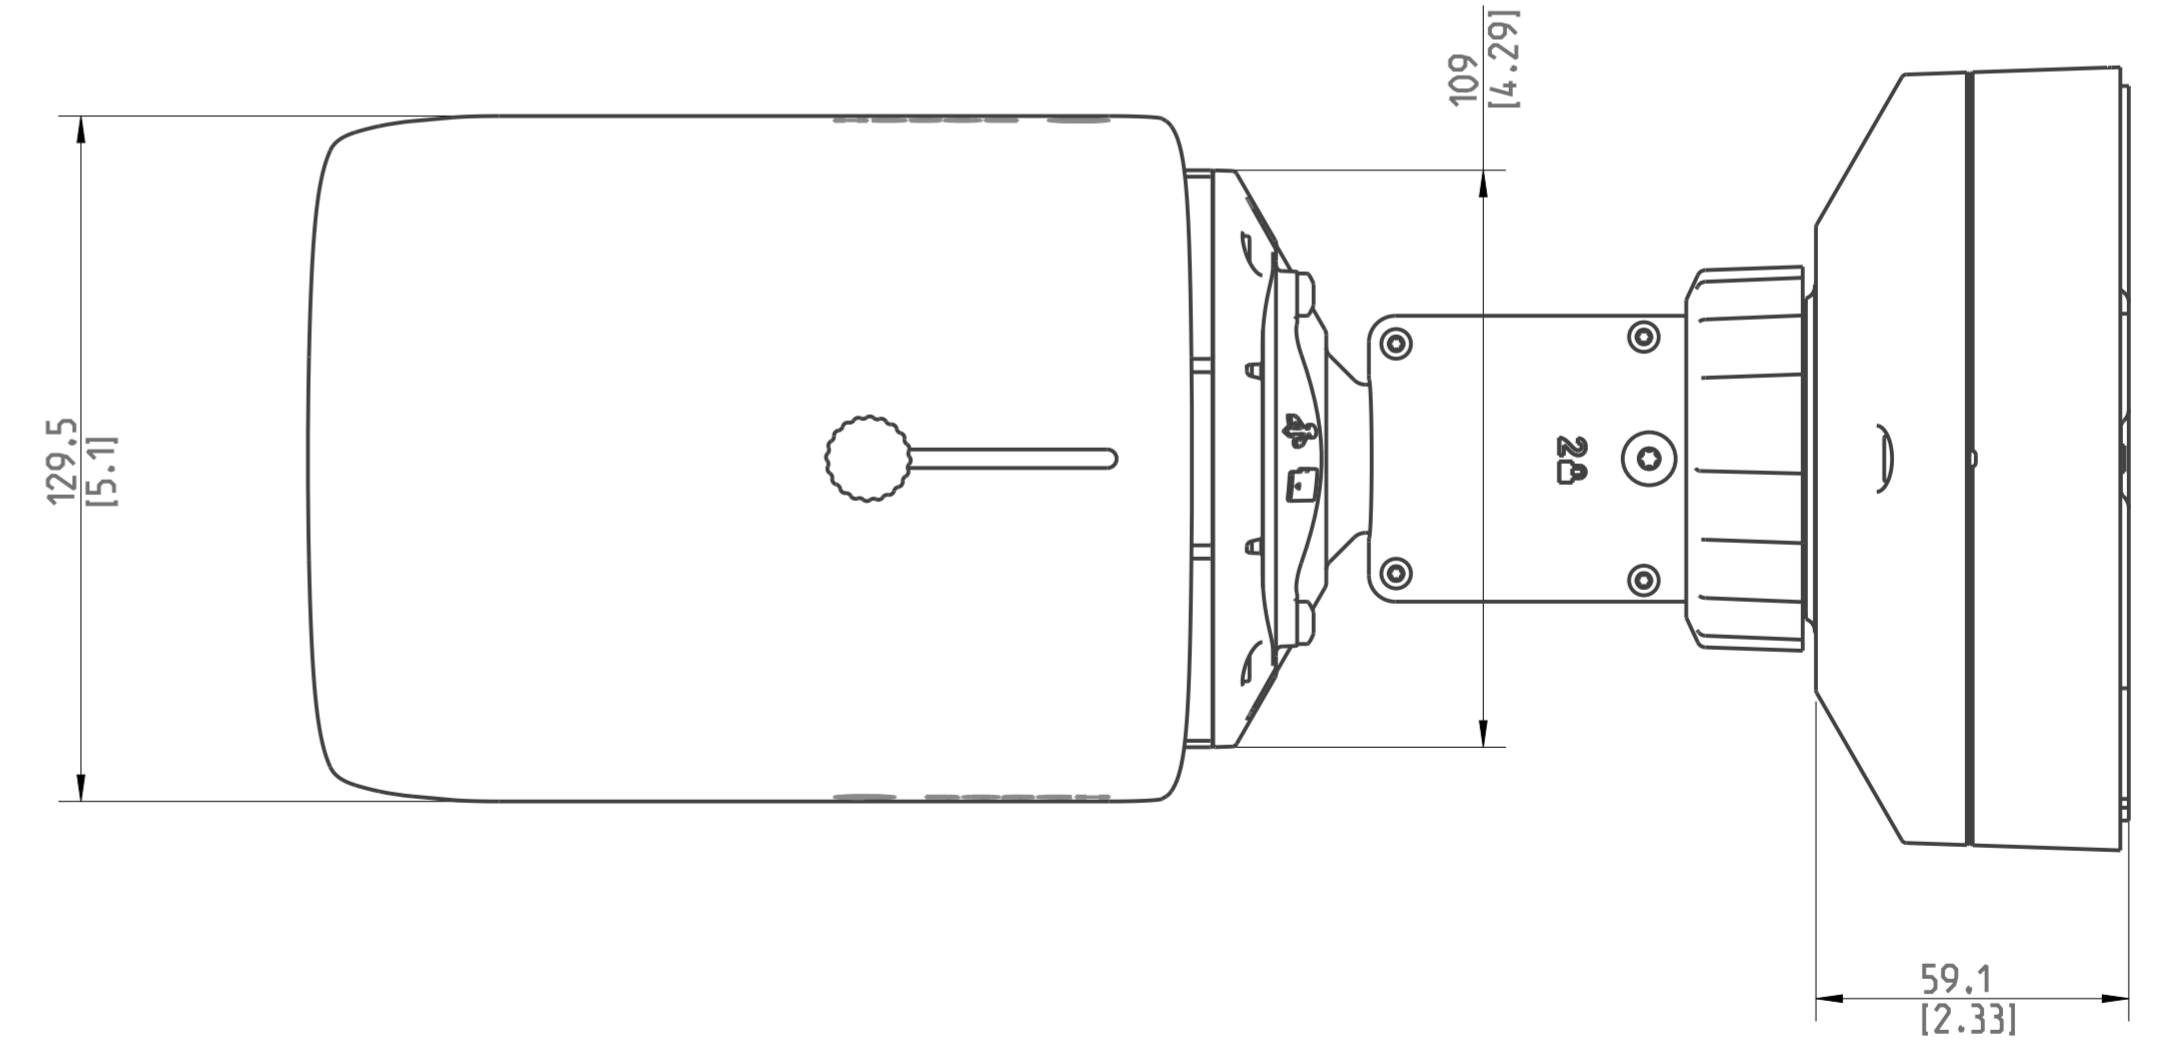

SCALE 7:10

mm[in]

Ind. Change/Aend.		YYYYMMDD	Drawn/Gez.	Checked/Gepr.	Releas./Freig.	B/W	Resp. depl./Verantw. Abl.	Add. info./Zus. Info.	
Treatment/Behandlung							Missed details/Fehlende Angaben		Size/Gst.
Mat./Stoff							From/Aus		
Lang./Spr.	Wght./Gew.				Doc. type		DP/TO	Ind.	Formal
	Crit. P. Scale/M. slab				Mat. meets/Stoffe s/ Syst.		DRW	001	
HNR				PE		Repl. for		Repl. by	