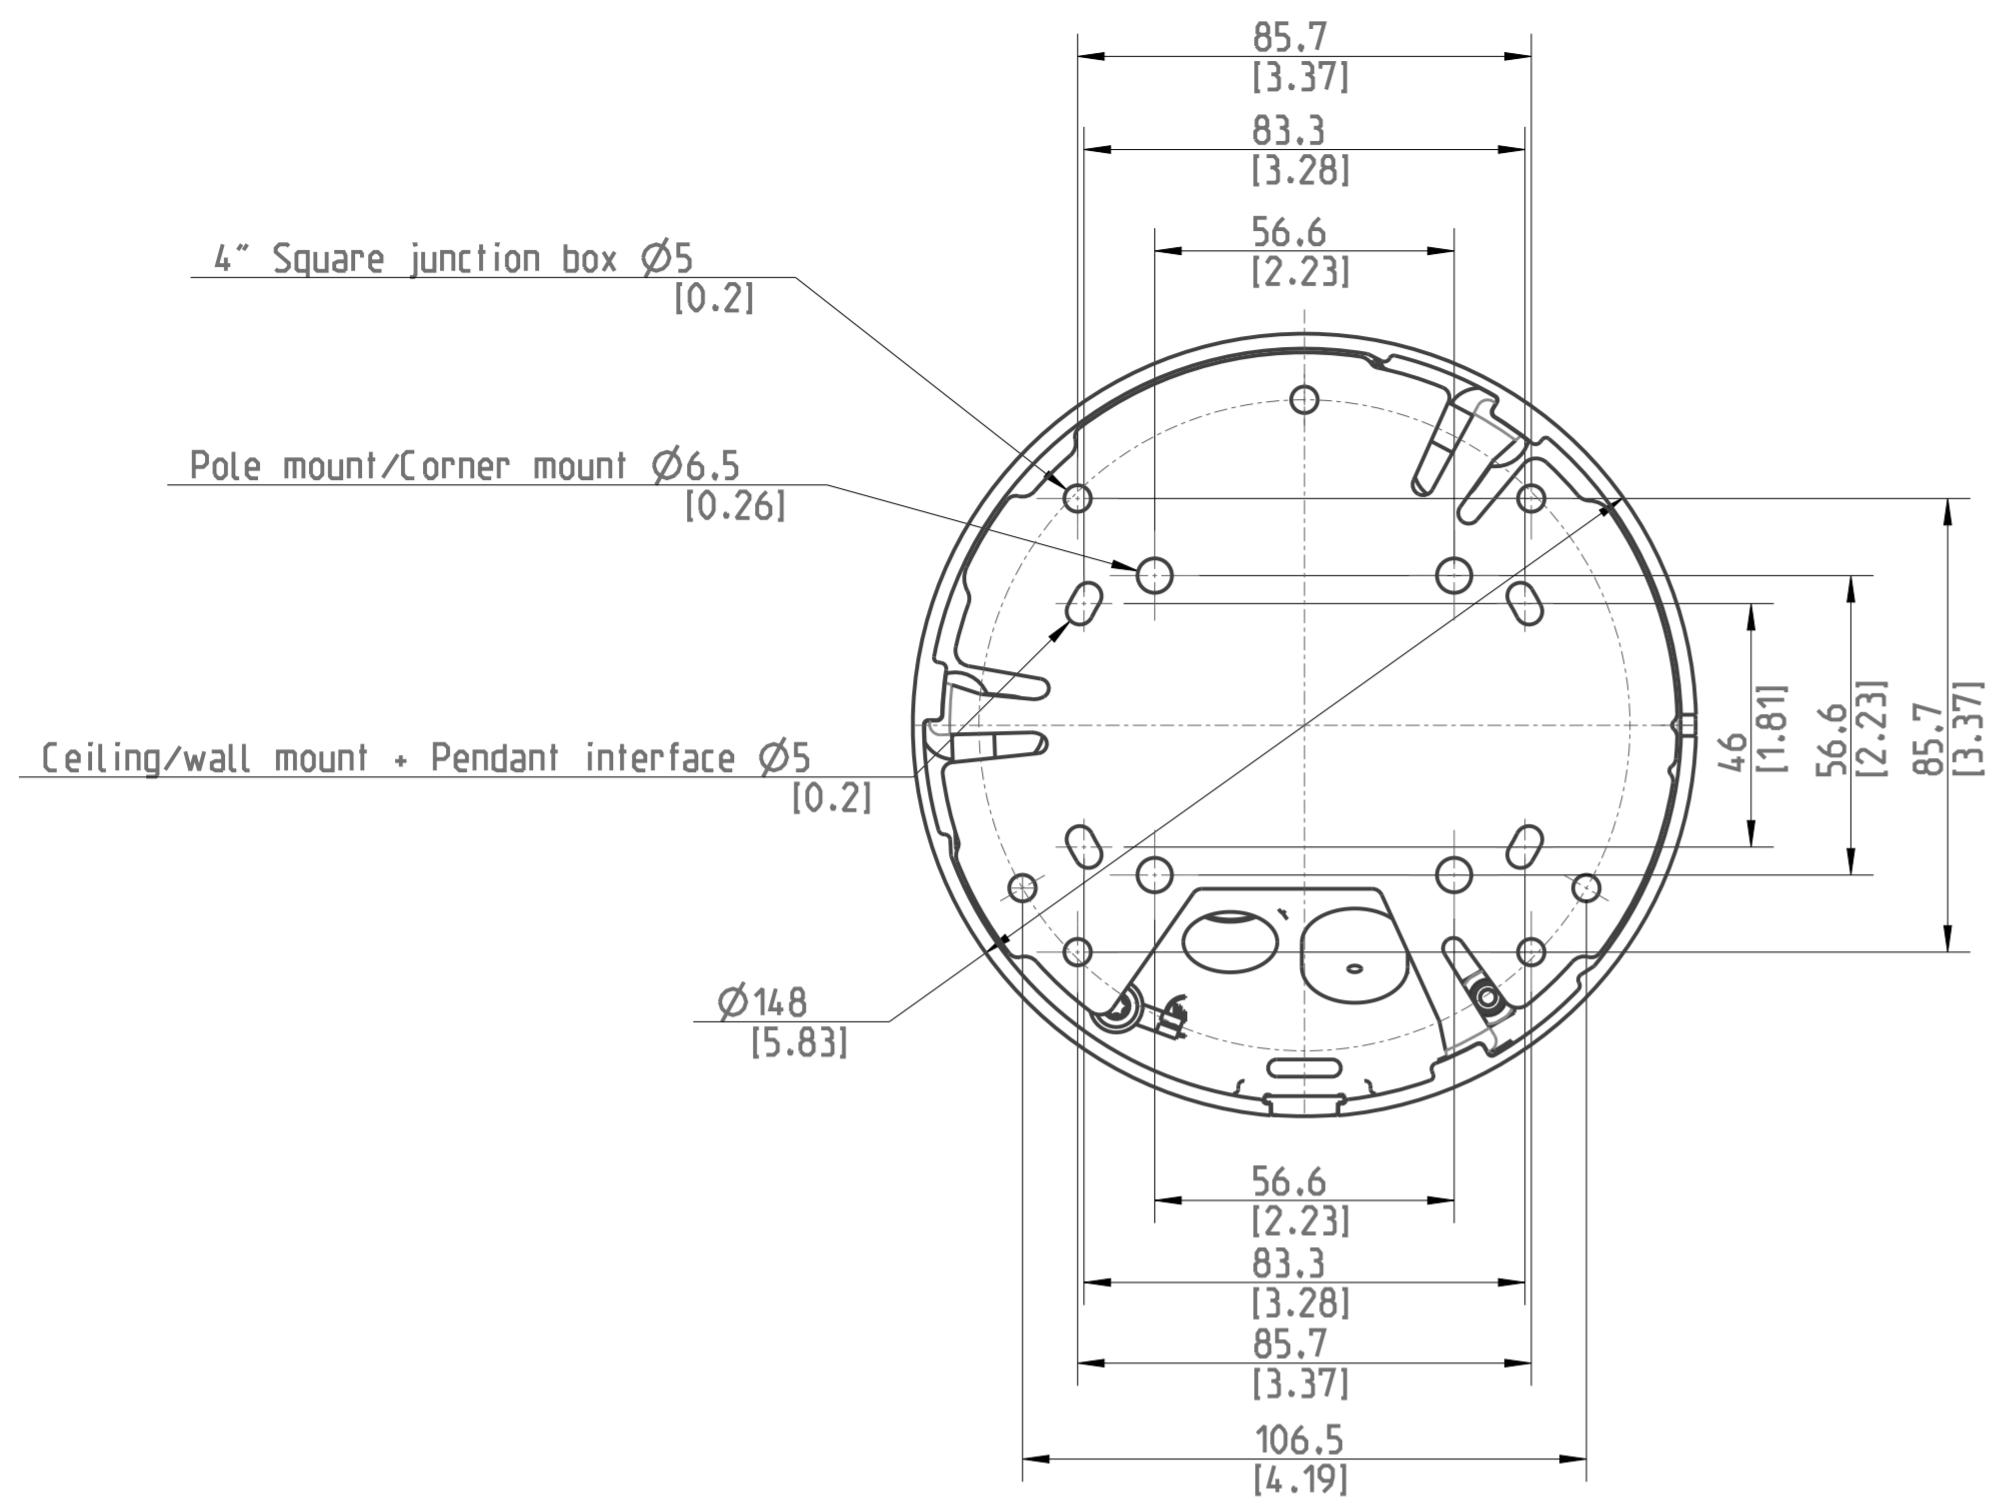

SCALE 7:10

mm[in]

Ind. Change/Aend.		YYYYMMDD	Drawn/Gez.	Checked/Gepr.	Releas./Freig.	B/W	Resp. depl./Verantw. Abl.	Add. info./Zus. Info.	
Treatment/Behandlung							Missed details/Fehlende Angaben		Size/Gst.
Mat./Stoff							From/Aus		
Lang./Spr.	Wght./Gew.				Doc. type		DP/TO	Ind.	Formal
	Crit. P. Scale/M. slab				Mat. meets/Stoffe s/ Syst.		DRW	001	
HNR				PE		Repl. for		Repl. by	