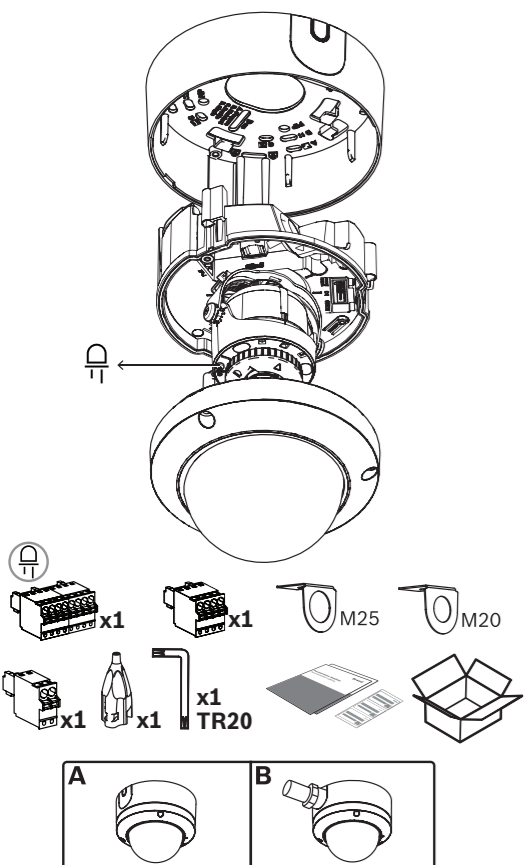

1 |

2 |

3 |

4 |

5 |

6 |

7 |

8 |

9 |

10 |

i

5mm < Ø ≤ 8mm

Ø > 3.2mm

8 mm (0.3")

7 mm (0.28")

AUDIO				ALARM			
OUT	GND	GND	IN	GND	IN	OUT	OUT