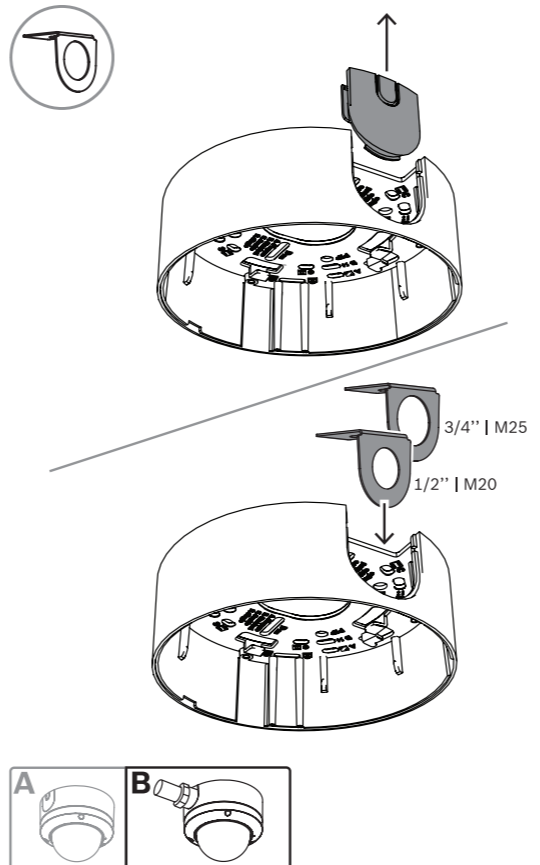

1 |

2 |

3 |

4 |

5 |

6 |

7 |

8 |

9 |

10 |

i

5mm < Ø ≤ 8mm

Ø > 3.2mm

8 mm (0.3")

7 mm (0.28")

AUDIO				ALARM			
OUT	GND	GND	IN	GND	IN	OUT	OUT