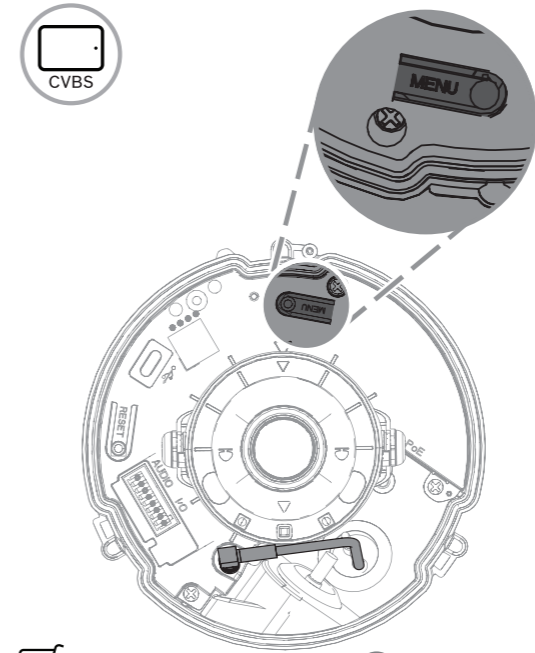

FLEXIDOME outdoor 5100i | FLEXIDOME outdoor 5100i IR
 NDE-5702-A | NDE-5703-A | NDE-5704-A |
 NDE-5702-AL | NDE-5703-AL | NDE-5704-AL

en Quick installation guide

Bosch Security Systems B.V.
 Torenallee 49
 5617 BA Eindhoven
 Netherlands
www.boschsecurity.com
 © Bosch Security Systems B.V., 2022

Building solutions for a better life.

11 |

12 |

13 |

14 |

NDA-MCSMB-03M NDA-MCSMB-30M		FLEXIDOME outdoor 5100i IR	
<2s> On	2. >2s> 180°	3. <2s> Default	
<2s> Focus autofocus	5. <2s> Zoom (0-6)	<2s> Zoom OK	6. >2s> Zoom OK autofocus
<2s> Focus & Zoom OK	8. <2s> Analog format	<2s> Output OK	9. >2s> Output OK