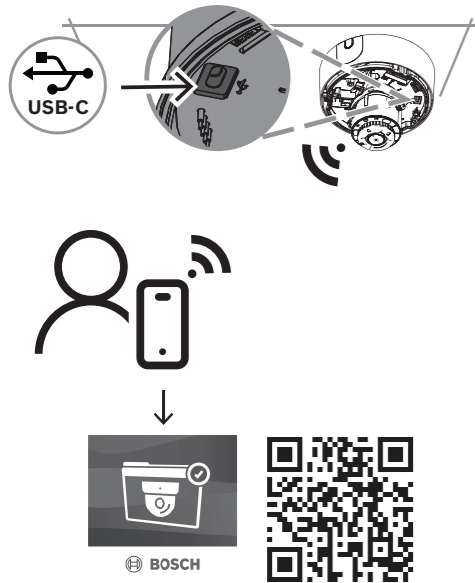

FLEXIDOME outdoor 5100i | FLEXIDOME outdoor 5100i IR
 NDE-5702-A | NDE-5703-A | NDE-5704-A |
 NDE-5702-AL | NDE-5703-AL | NDE-5704-AL

en Quick installation guide

Bosch Security Systems B.V.
 Torenallee 49
 5617 BA Eindhoven
 Netherlands
www.boschsecurity.com
 © Bosch Security Systems B.V., 2022

Building solutions for a better life.

11 |

12 |

13 |

14 |

NDA-MCSMB-03M NDA-MCSMB-30M		FLEXIDOME outdoor 5100i IR	
<2s> On	2. >2s> 180°	3. <2s> Default	
<2s> Focus autofocus	5. <2s> Zoom (0-6)	<2s> Zoom OK	6. >2s> Zoom OK autofocus
<2s> Focus & Zoom OK	8. <2s> Analog format	<2s> Output OK	9. >2s> Output OK

15 |

Project Assistant app
 Windows | iOS | Android

<https://downloadstore.boschsecurity.com/>

16 |

17 |

FLEXIDOME outdoor 5100i IR

18 |