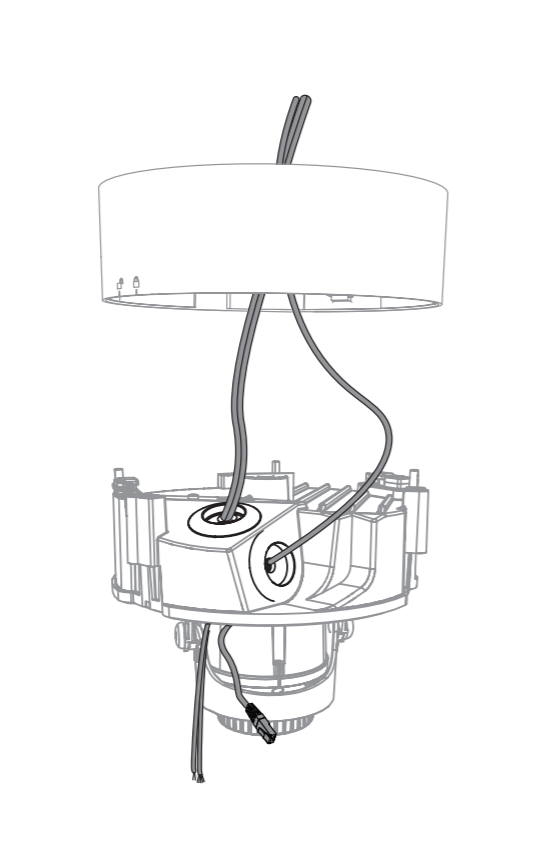

1 |

2 |

3 |

4 |

5 |

6 |

7 |

8 |

9 |

10 |

i

5mm < Ø ≤ 8mm

Ø > 3.2mm

8 mm (0.3")

7 mm (0.28")

AUDIO				ALARM			
OUT	GND	GND	IN	GND	IN	OUT	OUT