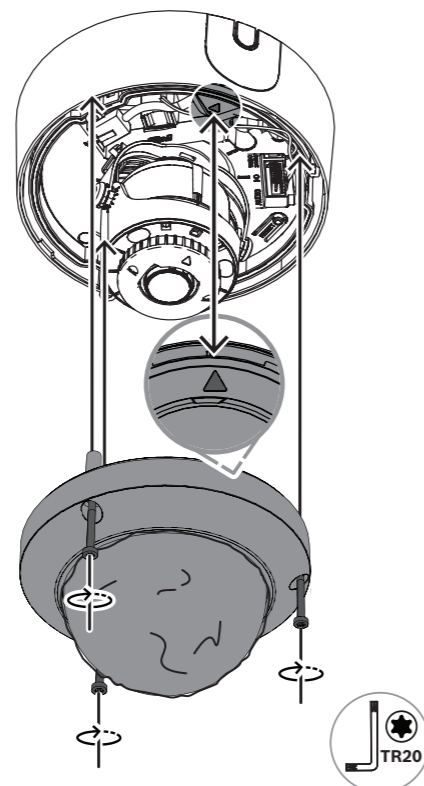

FLEXIDOME outdoor 5100i | FLEXIDOME outdoor 5100i IR
NDE-5702-A | NDE-5703-A | NDE-5704-A |
NDE-5702-AL | NDE-5703-AL | NDE-5704-AL

en Quick installation guide

Bosch Security Systems B.V.
Torenallee 49
5617 BA Eindhoven
Netherlands
www.boschsecurity.com
© Bosch Security Systems B.V., 2022

Building solutions for a better life.

11 |

12 |

13 |

14 |

NDA-MCSMB-03M NDA-MCSMB-30M		FLEXIDOME outdoor 5100i IR	
<2s> On	2. >2s> 180°	3. <2s> Default	
<2s> Focus autofocus	5. <2s> Zoom (0-6)	<2s> Zoom OK	6. >2s> Zoom OK autofocus
<2s> Focus & Zoom OK	8. <2s> Analog format	<2s> Output OK	9. >2s> Output OK

15 |

Project Assistant app
Windows | iOS | Android

<https://downloadstore.boschsecurity.com/>

16 |

17 |

FLEXIDOME outdoor 5100i IR

18 |