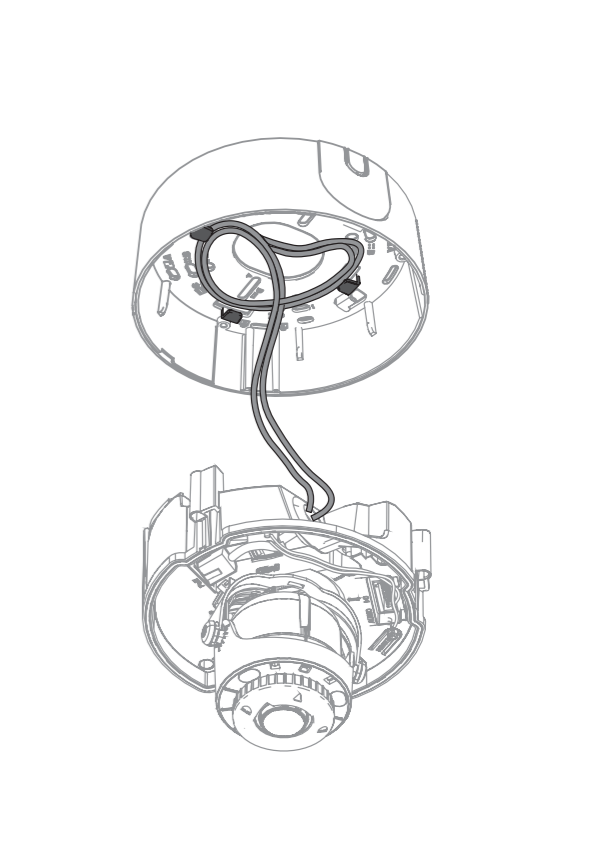

9 |

10 |

i

5mm < Ø ≤ 8mm

Ø > 3.2mm

8 mm (0.3")

7 mm (0.28")

AUDIO				ALARM			
OUT	GND	GND	IN	GND	IN	OUT	OUT

FLEXIDOME outdoor 5100i | FLEXIDOME outdoor 5100i IR
 NDE-5702-A | NDE-5703-A | NDE-5704-A |
 NDE-5702-AL | NDE-5703-AL | NDE-5704-AL

en Quick installation guide

Bosch Security Systems B.V.
 Torenallee 49
 5617 BA Eindhoven
 Netherlands
www.boschsecurity.com
 © Bosch Security Systems B.V., 2022

Building solutions for a better life.

11 |

12 |

13 |

14 |

NDA-MCSMB-03M NDA-MCSMB-30M		FLEXIDOME outdoor 5100i IR	
<2s> On	2. >2s> 180°	3. <2s> Default	
<2s> Focus autofocus	5. <2s> Zoom (0-6)	<2s> Zoom OK	6. >2s> Zoom OK autofocus
<2s> Focus & Zoom OK	8. <2s> Analog format	<2s> Output OK	9. >2s> Output OK