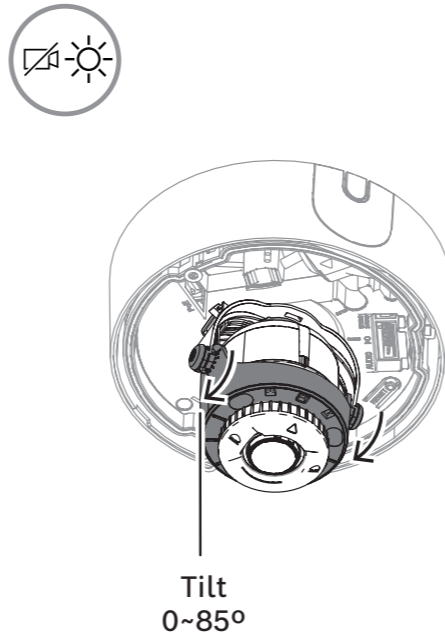

Building solutions for a better life.

11 |

12 |

13 |

14 |

NDA-MCSMB-03M NDA-MCSMB-30M		FLEXIDOME outdoor 5100i IR	
<2s> On	2. >2s> 180°	3. <2s> Default	
<2s> Focus autofocus	5. <2s> Zoom (0-6)	<2s> Zoom OK	6. >2s> Zoom OK autofocus
<2s> Focus & Zoom OK	8. <2s> Analog format	<2s> Output OK	9. >2s> Output OK