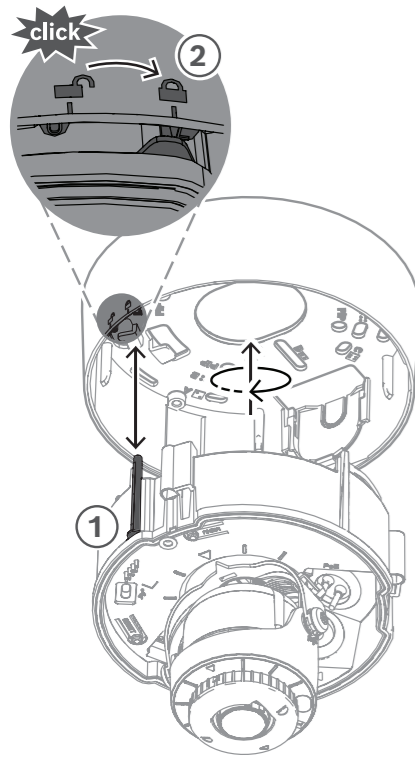

9 |

10 |

i

5mm < Ø ≤ 8mm

Ø > 3.2mm

8 mm (0.3")

7 mm (0.28")

AUDIO				ALARM			
OUT	GND	GND	IN	GND	IN	OUT	OUT

FLEXIDOME outdoor 5100i | FLEXIDOME outdoor 5100i IR
 NDE-5702-A | NDE-5703-A | NDE-5704-A |
 NDE-5702-AL | NDE-5703-AL | NDE-5704-AL

en Quick installation guide

Bosch Security Systems B.V.
 Torenallee 49
 5617 BA Eindhoven
 Netherlands
www.boschsecurity.com
 © Bosch Security Systems B.V., 2022

Building solutions for a better life.

11 |

12 |

13 |

14 |

NDA-MCSMB-03M NDA-MCSMB-30M		FLEXIDOME outdoor 5100i IR	
<2s> On	2. >2s> 180°	3. <2s> Default	
<2s> Focus autofocus	5. <2s> Zoom (0-6)	<2s> Zoom OK	6. >2s> Zoom OK autofocus
<2s> Focus & Zoom OK	8. <2s> Analog format	<2s> Output OK	9. >2s> Output OK