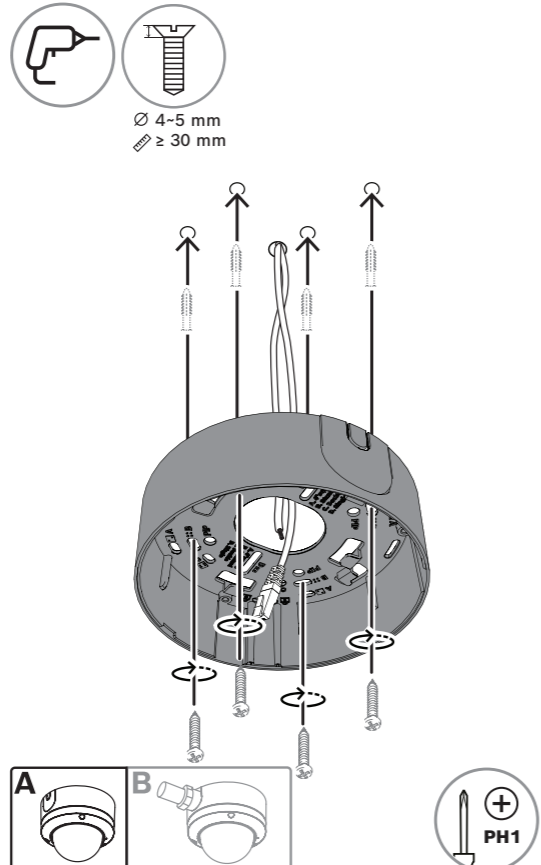

1 |

2 |

3 |

4 |

5 |

6 |

7 |

8 |

9 |

10 |

i

5mm < Ø ≤ 8mm

Ø > 3.2mm

8 mm (0.3")

7 mm (0.28")

AUDIO				ALARM			
OUT	GND	GND	IN	GND	IN	OUT	OUT