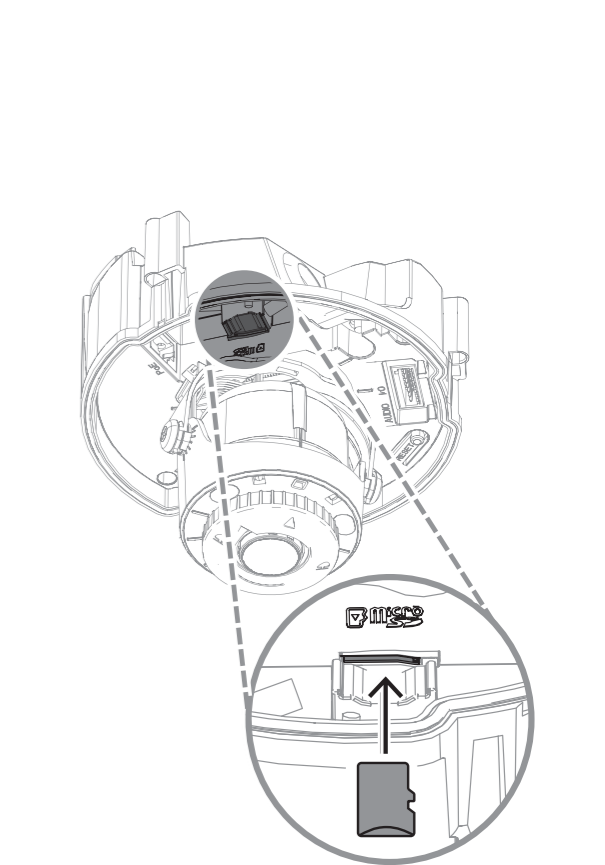

1 |

2 |

3 |

4 |

5 |

6 |

7 |

8 |

9 |

10 |

i

5mm < Ø ≤ 8mm

Ø > 3.2mm

8 mm (0.3")

7 mm (0.28")

AUDIO				ALARM			
OUT	GND	GND	IN	GND	IN	OUT	OUT