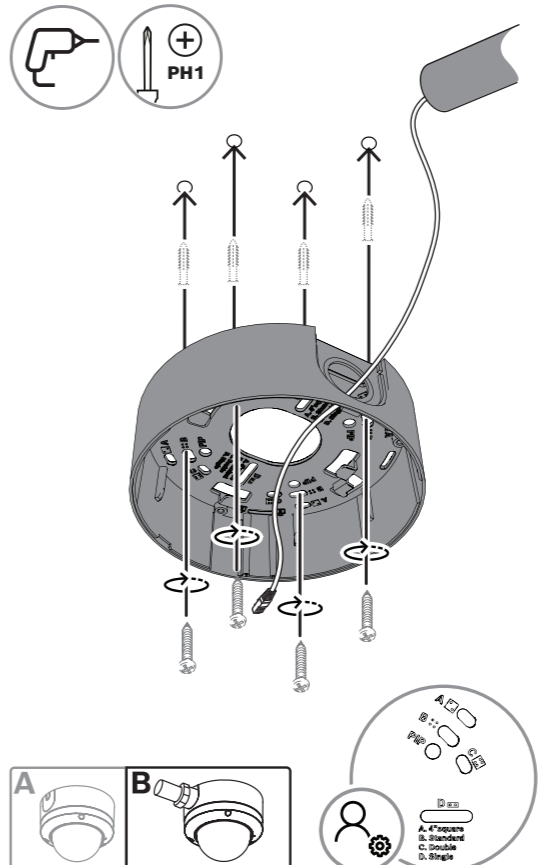

1 |

2 |

3 |

4 |

5 |

6 |

7 |

8 |

9 |

10 |

i

5mm < Ø ≤ 8mm

Ø > 3.2mm

8 mm (0.3")

7 mm (0.28")

AUDIO				ALARM			
OUT	GND	GND	IN	GND	IN	OUT	OUT