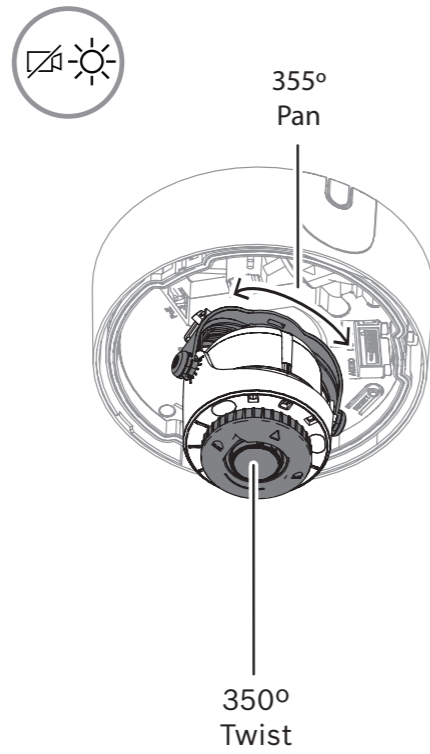

FLEXIDOME outdoor 5100i | FLEXIDOME outdoor 5100i IR
NDE-5702-A | NDE-5703-A | NDE-5704-A |
NDE-5702-AL | NDE-5703-AL | NDE-5704-AL

en Quick installation guide

Bosch Security Systems B.V.
Torenallee 49
5617 BA Eindhoven
Netherlands
www.boschsecurity.com
© Bosch Security Systems B.V., 2022

Building solutions for a better life.

11 |

12 |

13 |

14 |

NDA-MCSMB-03M NDA-MCSMB-30M		FLEXIDOME outdoor 5100i IR	
<2s> On	2. >2s> 180°	3. <2s> Default	
<2s> Focus autofocus	5. <2s> Zoom (0-6)	<2s> Zoom OK	6. >2s> Zoom OK autofocus
<2s> Focus & Zoom OK	8. <2s> Analog format	<2s> Output OK	9. >2s> Output OK

15 |

Project Assistant app
Windows | iOS | Android

<https://downloadstore.boschsecurity.com/>

16 |

17 |

FLEXIDOME outdoor 5100i IR

18 |