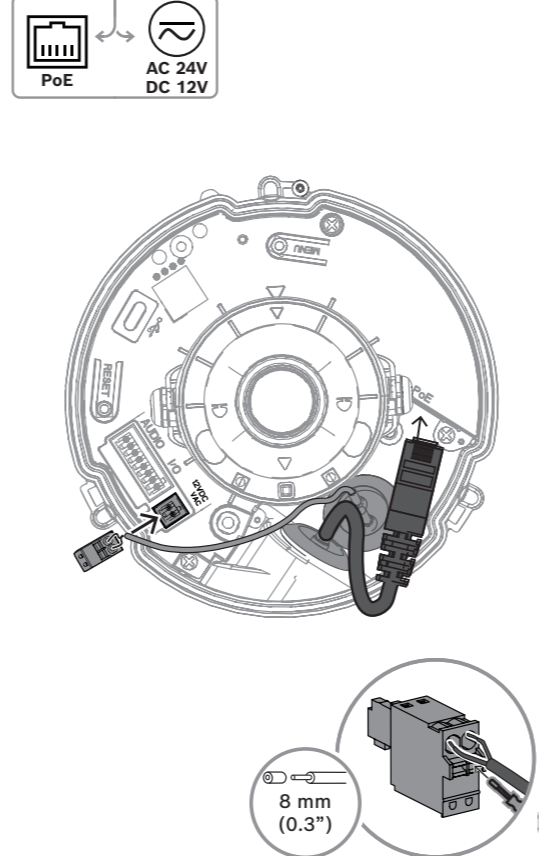

9 |

10 |

i

5mm < Ø ≤ 8mm

Ø > 3.2mm

8 mm (0.3")

7 mm (0.28")

AUDIO				ALARM			
OUT	GND	GND	IN	GND	IN	OUT	OUT