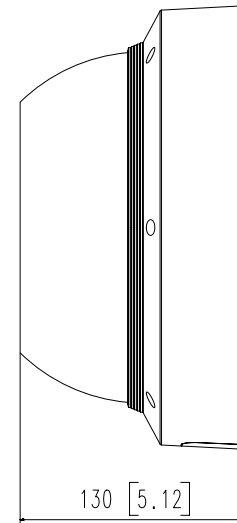

General

Webpage Language	English, Korean, Chinese, French, Italian, Spanish, German, Japanese, Russian, Swedish, Portuguese, Czech, Polish, Turkish, Dutch, Hungarian, Greek
Edge Storage	Micro SD/SDHC/SDXC 4slot 256GB(Each CH)
Memory	3GB RAM, 768MB Flash

Mechanical

Color / Material	White / Aluminum
RAL Code	RAL9003
Product Dimensions / Weight	Ø253mmx130mm, 3000g

- The latest product information / specification can be found at hanwha-security.com
- Design and specifications are subject to change without notice.
- Wisenet is the proprietary brand of Hanwha Techwin, formerly known as Samsung Techwin.