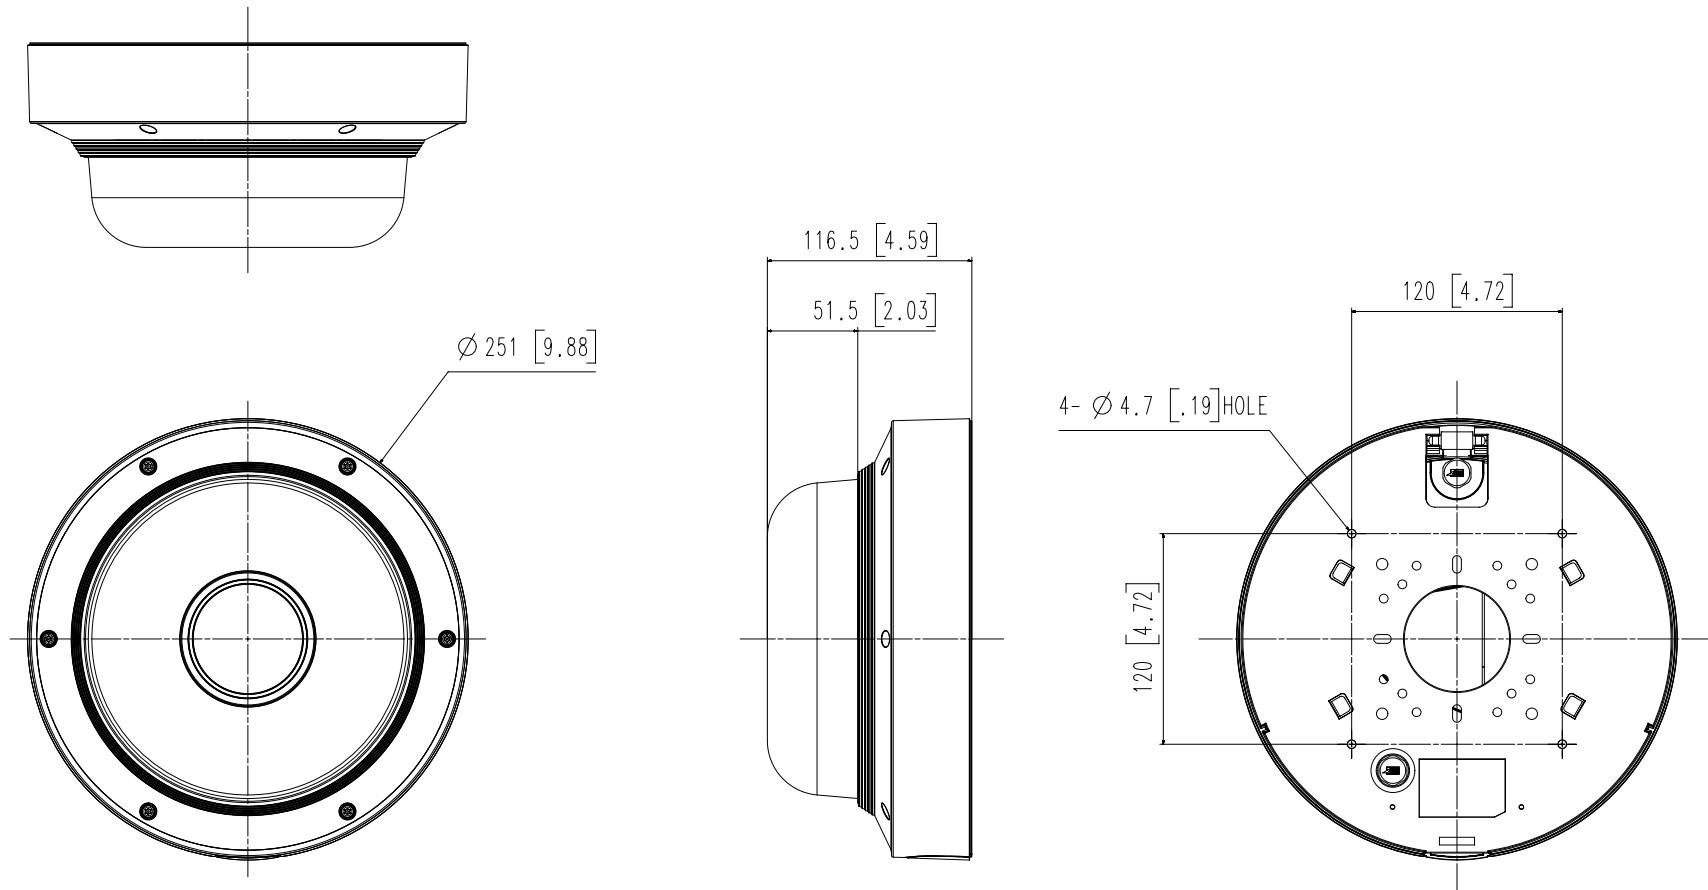

2	PNM-8082VT	'20.11.06
1	PNM-9084QZ	'19.09.25
No.	MODEL NAME	DATE
Unit:mm[inch]		SCALE:1/1
Hanwha Techwin