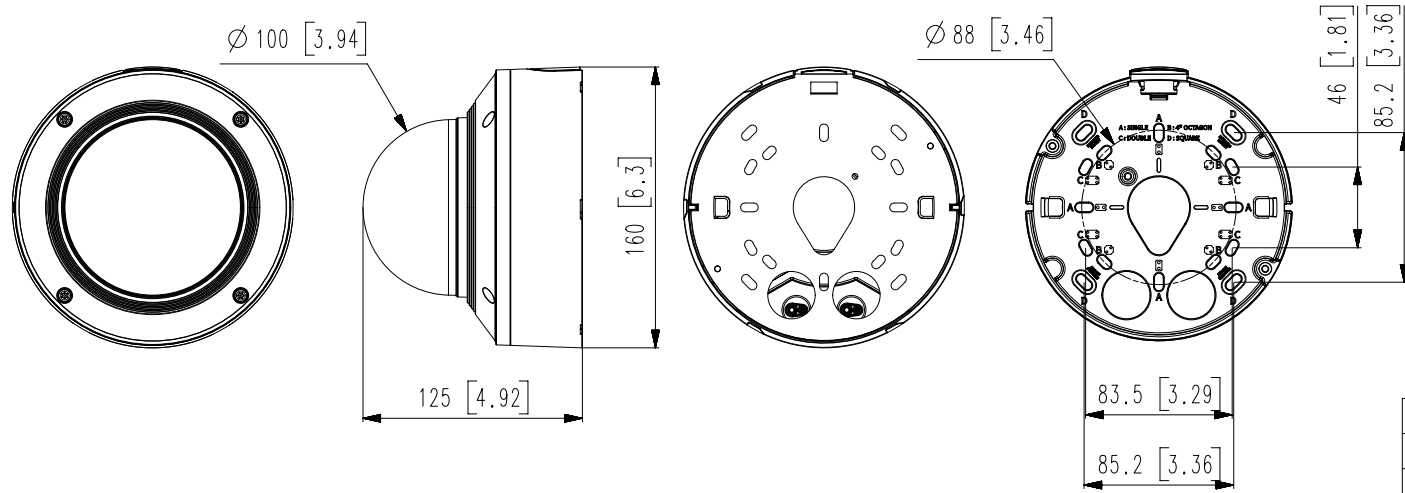

16		
15		
14		
13	XND-9082RV	19.12.18
12	XND-7082RV	19.12.18
11	XND-6082RV	19.12.18
10	PND-A7081RV	19.12.18
9	PND-A6081RV	19.12.18
8	XND-8081REV	19.12.18
7	XND-6081REV	19.12.18
6	PND-A9081R	19.09.27
5	XND-8081RV	19.09.27
4	XND-6081RV	19.09.27
3	XND-6081V	19.09.27
2	XND-8081VZ	19.09.27
1	XND-6081VZ	19.09.27
No.	MODEL NAME	DATE
Unit:mm[inch]		SCALE:1/1
Hanwha Techwin		

© Hanwha Techwin Co.,Ltd. All rights reserved.