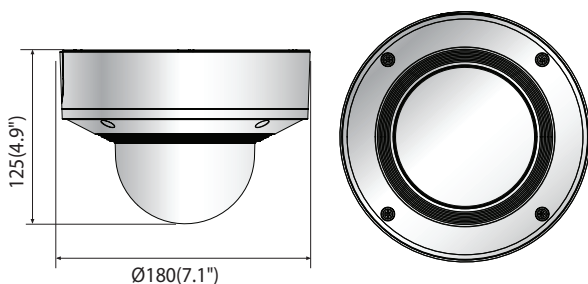

XNV-6081R / XNV-8081R

2MP/5MP Network IR Dome Camera

Key Features

- Max. 2Megapixel & 5Megapixel resolution
- 0.015Lux@F1.4 (Color), 0Lux (B/W, IR LED on) (XNV-6081R)
0.07Lux@F1.4 (Color), 0Lux (B/W, IR LED on) (XNV-8081R)
- Day & Night (ICR), WDR (150dB / 120dB)
- Hallway View, WiseStreamII Support
- Video & audio analytics, Audio playback
- DIS and shock detection with built-in gyro sensor
- Modular structure, PoE, 12VDC, 24VAC (Optional)
- IP66/IP67, IK10+, NEMA4X

Dimensions

Unit : mm (inch)

Accessories (Optional)

SBP-187HMW /
SBP-187HM

SBC-180B

SPC-100AC

XNV-6081R
XNV-8081R
VIDEO

| | | |
|-------------------|---|--|
| Imaging Device | 1/2.8" 2MP CMOS | 1/1.8" 6MP CMOS |
| Effective Pixels | 1945(H) x 1097(V) | 2616(H) x 1976(V) |
| Min. Illumination | Color : 0.015Lux (F1.4, 1/30sec) BW : 0Lux (IR LED on) | Color : 0.07Lux (F1.2, 1/30sec) BW : 0Lux (IR LED on) |
| Video Out | CVBS : 1.0 Vp-p / 75Ω composite, 720 x 480(N), 720 x 576(P) for installation USB : Micro USB Type B, 1280 x 720 for installation | |