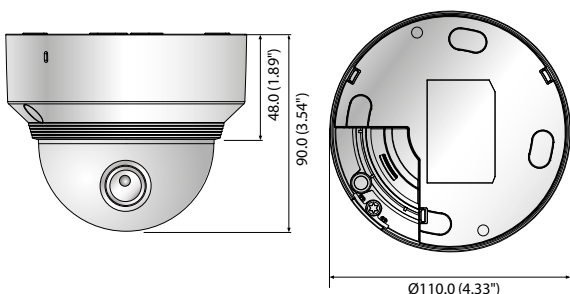

Dimensions

Unit : mm (inch)