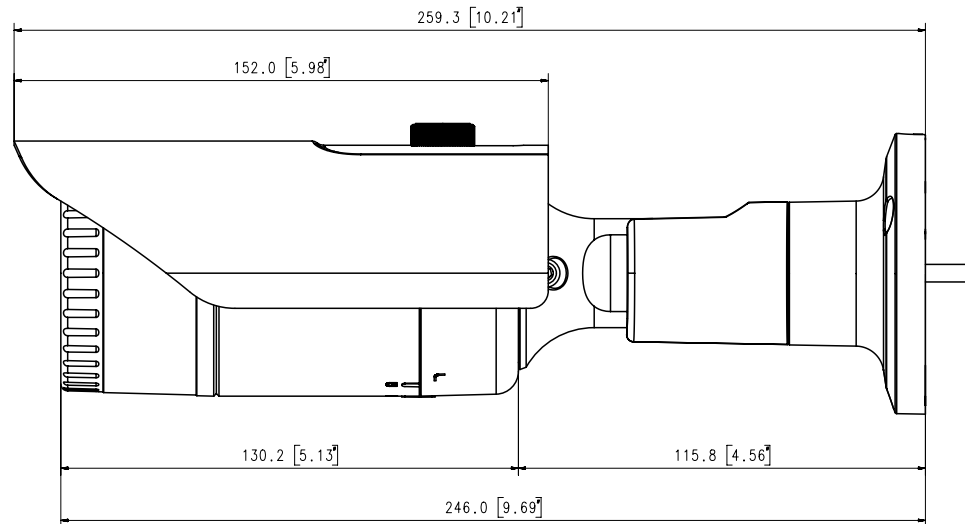

Appearance
Unit : mm [inch]