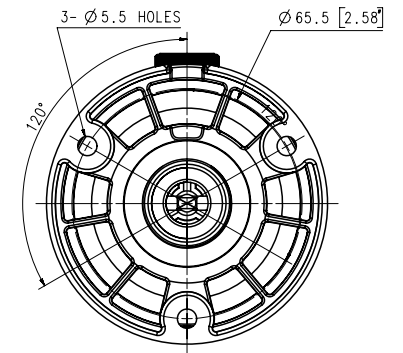

**Mechanical**

Color / Material	Dark grey / Aluminum
Product Dimensions / Weight	∅70.0x246.0mm(∅2.76x9.69"), 700g(1.54 lb)

**DORI (EN62676-4 standard)**

Detect (25PPM/ 8PPF)	25.1m(82.21ft)
Observe (63PPM/ 19PPF)	10.0m(32.89ft)
Recognize (125PPM/ 38PPF)	5.0m(16.44ft)
Identify (250PPM/ 76PPF)	2.5m(8.22ft)

Appearance  
 Unit : mm [inch]