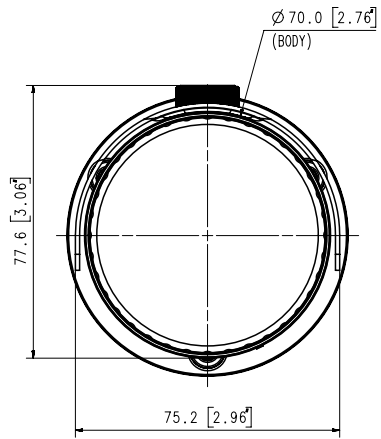

**Mechanical**

Color / Material	Dark grey / Aluminum
Product Dimensions / Weight	∅70.0x246.0mm(∅2.76x9.69"), 700g(1.54 lb)

**DORI (EN62676-4 standard)**

Detect (25PPM/ 8PPF)	25.1m(82.21ft)
Observe (63PPM/ 19PPF)	10.0m(32.89ft)
Recognize (125PPM/ 38PPF)	5.0m(16.44ft)
Identify (250PPM/ 76PPF)	2.5m(8.22ft)

Appearance  
 Unit : mm [inch]