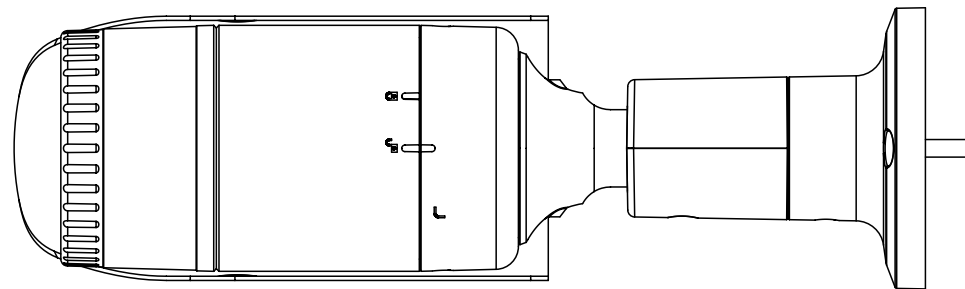

Appearance
Unit : mm [inch]