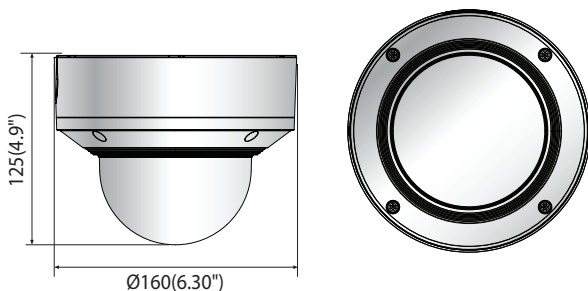

Dimensions

Unit : mm (inch)

Accessories (Optional)