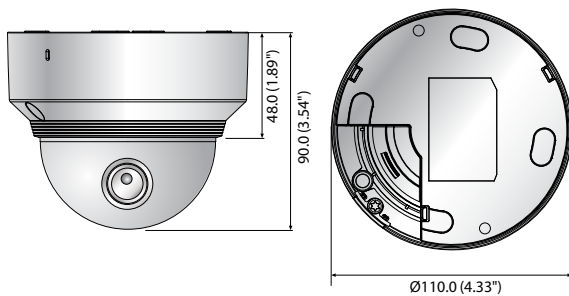

Dimensions

Unit : mm (inch)

XND-8020R/8030R/8040R	
VIDEO	
Imaging Device	1/1.8" 6M CMOS
Total Pixels	3,096(H) x 2,094(V)
Effective Pixels	2,616(H) x 1,976(V)
Scanning System	Progressive Scan
Min. Illumination	Color : 0.16Lux (F1.6, 1/30sec), B/W : 0Lux (IR LED on)
S/N Ratio	50dB
Video Out	CVBS : 1.0Vpp / 75Ω composite, 720 x 480(N), 720 x 576(P), for Installation USB : Micro USB Type B, 1280 x 720 for Installation
LENS	
Focal Length (Zoom Ratio)	3.7mm Fixed (XND-8020R), 4.6mm Fixed (XND-8030R), 7mm Fixed (XND-8040R)
Max. Aperture Ratio	F1.6
Angular Field of View	H : 97.5° / V : 71.9° / D : 126.2° (XND-8020R), H : 77.9° / V : 57.9° / D : 98.7° (XND-8030R), H : 50.7° / V : 37.8° / D : 63.8° (XND-8040R)
Min. Object Distance	0.4m (1.31ft)
Focus Control	Manual
Lens / Mount Type	Fixed / Board-in Type
PAN / TILT / ROTATE	
Pan / Tilt / Rotate Range	0° ~ 354° / 0° ~ 67° / 0° ~ 355°
OPERATIONAL	
IR Viewable Length	30m (98.43ft) Off / On (Displayed up to 85 Characters) - W/W : English / Numeric / Special Characters - China : English / Numeric / Special / Chinese Characters - Common : Multi-line (Max. 5), Color (Grey / Green / Red / Blue / Black / White), Transparency, Auto scale by Resolution
Camera Title	
Day & Night	Auto (ICR) / Color / B/W / External / Schedule
Backlight Compensation	Off / BLC / HLC (Masking / Dimming), WDR
Wide Dynamic Range	120dB
Contrast Enhancement	SSDR (Off / On)
Digital Noise Reduction	SSNRV (2D + 3D Noise filter) (Off / On)
Digital Image Stabilization	Off / On
Defog	Off / Auto (Input from fog Detection) / Manual
Motion Detection	Off / On (8ea, 8point polygonal zones), Handover
Privacy Masking	Off / On (32ea, polygonal) - Color : Grey / Green / Red / Blue / Black / White, Mosaic
Gain Control	Off / Low / Middle / High
White Balance	ATW / AWC / Manual / Indoor / Outdoor (Included mercury & Sodium)
Contrast	Level adjustment
LDC (Lens Distortion Correction)	Off / On (5 Levels with min / max)
Electronic Shutter Speed	Minimum / Maximum / Anti Flicker (2 ~ 1/12,000sec)
Digital PTZ	24x, Digital PTZ (Preset, Group)
Flip / Mirror	Off / On, Hallway View : 90°/270° Tampering, Loitering, Directional detection, Defocus Detection, Fog Detection, Virtual line, Enter / Exit, (Dis) Appear, Audio detection, Face detection, Motion detection, Digital Auto Tracking, Sound Classification, Heatmap, People Counting, Queue Management
Video & Audio Analytics	Input 1ea / Output 1ea
Alarm I/O	Alarm Input, Motion detection, Video & Audio Analytics, Network disconnect
Alarm Triggers	File Upload Via FTP, E-mail, Notification via e-mail, Local Storage (SD / SDHC / SDXC) or NAS recording at event triggers, External output, DPTZ preset
Alarm Events	Support
Pixel Counter	
NETWORK	
Ethernet	RJ-45 (10/100 BASE-T)
Video Compression Format	H.265 / H.264 (MPEG-4 part 10/AVC) : Main / Baseline / High, MJPEG
Resolution	2560 x 1920, 2560 x 1440, 1920 x 1080, 1600 x 1200, 1280 x 1024, 1280 x 960, 1280 x 720, 1024 x 768, 800 x 600, 800 x 448, 720 x 576, 720 x 480, 640 x 480, 640 x 360, 320 x 240
Max. Framerate	H.265 / H.264 : Max. 30fps at all resolutions, MJPEG : Max. 30fps
Smart Codec	Manual Mode (Area-Based : 5ea)
WiseStreamII	Support
Video Quality Adjustment	H.265 / H.264 : Target bitrate level control, MJPEG : Target bitrate level control
Bitrate Control Method	H.265 / H.264 : CBR or VBR, MJPEG : VBR
Streaming Capability	Multiple streaming (Up to 10 Profiles) Selectable (Mic in / Line in), Built-in MIC, Max Output Level : 1Vrms
Audio In	Supply voltage : 2.5V DC (4mA), Input Impedance : Approx. 2K Ohm
Audio Out	Line out, Max Output Level : 1Vrms
Audio Compression Format	G.711 u-law/G.726 Selectable, G.726 (ADPCM) 8KHz, G.711 8KHz G.726 : 16Kbps, 24Kbps, 32Kbps, 40Kbps, AAC-LC : 48Kbps at 8 / 16 / 32 / 48KHz
Audio Communication	Bi-directional (2-way)
IP	IPv4, IPv6
Protocol	TCP/IP, UDP/IP, RTP (UDP), RTP (TCP), RTCP, RTSP, NTP, HTTP, HTTPS, SSL/TLS, DHCP, PPPoE, FTP, SMTP, ICMP, IGMP, SNMPv1/v2c/v3 (MIB-2), ARP, DNS, DDNS, QoS, PIM-SM, UPnP, Bonjour
Security	HTTPS (SSL) Login Authentication, Digest Login Authentication IP address filtering, User access log, 802.1X Authentication (EAP-TLS, EAP-LEAP)
Streaming Method	Unicast / Multicast
Max. User Access	20 Users at Unicast Mode
Edge Storage	SD / SDHC / SDXC 2Slot (Up to 512GB) - Continuous recording (1st Slot to 2nd Slot) NAS (Network Attached Storage), Local PC for Instant Recording
Application Programming Interface	ONVIF profile S/G, SUNAPI (HTTP API), Wisenet Open Platform
Webpage Language	English, Korean, Chinese, French, Italian, Spanish, German, Japanese, Russian, Swedish, Portuguese, Czech, Polish, Turkish, Dutch, Hungarian, Greek Supported OS : Windows 7, 8.1, 10, Mac OS X 10.10, 10.11, 10.12 Non-plugin Web Viewer - Supported Browser : Google Chrome 54, MS Edge 38, Mozilla Firefox 49 (Window 64bit only), Apple Safari 9 * Mac OS X only Plug-in Web Viewer - Supported Browser : MS Explore 11, Apple Safari 9 * Mac OS X only
Web Viewer	
Central Management Software	SmartViewer, SSM
ENVIRONMENTAL	
Operating Temperature / Humidity	-10°C ~ +55°C (+14°F ~ +131°F) / Less than 90% RH
Storage Temperature / Humidity	-50°C ~ +60°C (-58°F ~ +140°F) / Less than 90% RH
Vandal Resistance	IK08
ELECTRICAL	
Input Voltage / Current	12V DC ±10%, PoE (IEEE802.3af)
Power Consumption	Max. 8W (12VDC), Max. 9W (PoE)
MECHANICAL	
Color / Material	Ivory / Metal
Dimensions (WxH)	Ø110.0 x 90.0mm (Ø4.33" x 3.54")