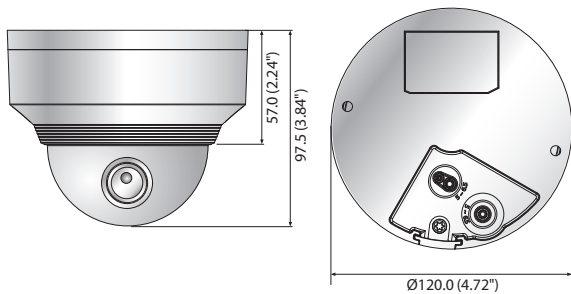

Dimensions

Unit : mm (inch)