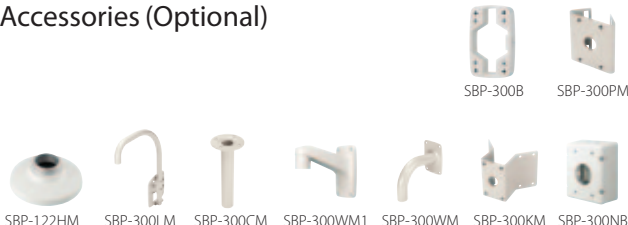

Accessories (Optional)

XNV-8020R/8030R/8040R	
VIDEO	
Imaging Device	1/1.8" 6M CMOS
Total Pixels	3,096(H) x 2,094(V)
Effective Pixels	2,616(H) x 1,976(V)
Scanning System	Progressive Scan
Min. Illumination	Color : 0.16Lux (F1.6, 1/30sec), B/W : 0Lux (IR LED on)
S / N Ratio	50dB
Video Out	CVBS : 1.0Vpp / 75Ω composite, 720 x 480(N), 720 x 576(P), for installation USB : micro USB type B, 1280 x 720 for installation
LENS	
Focal Length (Zoom Ratio)	3.7mm fixed (XNV-8020R), 4.6mm fixed (XNV-8030R), 7mm fixed (XNV-8040R)
Max. Aperture Ratio	F1.6
Angular Field of View	H : 97.5° / V : 71.9° / D : 126.2° (XNV-8020R), H : 77.9° / V : 57.9° / D : 98.7° (XNV-8030R), H : 50.7° / V : 37.8° / D : 63.8° (XNV-8040R)
Min. Object Distance	0.4m (1.31ft)
Focus Control	Manual
Lens / Mount Type	Fixed / Board-in type
PAN / TILT / ROTATE	
Pan / Tilt / Rotate Range	0° ~ 354° / 0° ~ 67° / 0° ~ 355°
OPERATIONAL	
IR Viewable Length	30m (98.43ft) Off / On (Displayed up to 85 characters) - W/W : English / Numeric / Special characters - China : English / Numeric / Special / Chinese characters - Common : Multi-line (Max. 5), Color (Grey / Green / Red / Blue / Black / White), Transparency, Auto scale by resolution
Camera Title	
Day & Night	Auto (ICR) / Color / B/W / External / Schedule
Backlight Compensation	Off / BLC / HLC (Masking / Dimming), WDR
Wide Dynamic Range	120dB
Contrast Enhancement	SSDR (Off / On)
Digital Noise Reduction	SSNRV (2D+3D noise filter) (Off / On)
Digital Image Stabilization	Off / On
Defog	Off / Auto (Input from fog detection) / Manual
Motion Detection	Off / On (8ea, 8point polygonal zones), Handover
Privacy Masking	Off / On (32ea, Polygonal) - Color : Grey / Green / Red / Blue / Black / White, Mosaic
Gain Control	Off / Low / Middle / High
White Balance	ATW / AWC / Manual / Indoor / Outdoor (Included mercury & Sodium)
Contrast	Level adjustment
LDC (Lens Distortion Correction)	Off / On (5 levels with min / max)
Electronic Shutter Speed	Minimum / Maximum / Anti flicker (2 ~ 1/12,000sec)
Digital PTZ	24x, Digital PTZ (Preset, Group)
Flip / Mirror	Off / On, Hallway view : 90° / 270° Tampering, Loitering, Directional detection, Defocus detection, Fog detection, Virtual line, Enter / Exit, (Dis)Appear, Audio detection, Face detection, Motion detection, Digital auto tracking, Sound classification, Heatmap, People counting, Queue management
Video & Audio Analytics	Input 1ea / Output 1ea
Alarm I/O	Alarm input, Motion detection, Video & Audio analytics, Network disconnect
Alarm Triggers	File upload via FTP, E-mail, Notification via E-mail, Local storage (SD/SDHC/SDXC) or NAS recording at event triggers, External output, DPTZ preset
Alarm Events	Support
Pixel Counter	
NETWORK	
Ethernet	RJ-45 (10/100BASE-T)
Video Compression Format	H.265 / H.264 (MPEG-4 part 10/AVC) : Main / Baseline / High, MJPEG
Resolution	2560 x 1920, 2560 x 1440, 1920 x 1080, 1600 x 1200, 1280 x 1024, 1280 x 960, 1280 x 720, 1024 x 768, 800 x 600, 800 x 448, 720 x 576, 720 x 480, 640 x 480, 640 x 360, 320 x 240
Max. Framerate	H.265 / H.264 : Max. 30fps at all resolutions, MJPEG : Max. 30fps
Smart Codec	Manual mode (Area-based : 5ea)
WiseStream II	Support
Video Quality Adjustment	H.265 / H.264 : Target bitrate level control, MJPEG : Target bitrate level control
Bitrate Control Method	H.265 / H.264 : CBR or VBR, MJPEG : VBR
Streaming Capability	Multiple streaming (Up to 10 profiles)
Audio In	Selectable (Mic in / Line in), Supply voltage : 2.5V DC (4mA), Input impedance : approx. 2K Ohm
Audio Out	Line out, Max output level : 1Vrms
Audio Compression Format	G.711 u-law/G.726 selectable, G.726 (ADPCM) 8KHz, G.711 8KHz G.726 : 16Kbps, 24Kbps, 32Kbps, 40Kbps, AAC-LC : 48Kbps at 8/16/32/48KHz
Audio Communication	Bi-directional (2-way)
IP	IPv4, IPv6
Protocol	TCP/IP, UDP/IP, RTP (UDP), RTP (TCP), RTCP, RTSP, NTP, HTTP, HTTPS, SSL/TLS, DHCP, PPPoE, FTP, SMTP, ICMP, IGMP, SNMPv1/v2c/v3(MIB-2), ARP, DNS, DDNS, QoS, PIM-SM, UPnP, Bonjour
Security	HTTPS (SSL) login authentication, Digest login authentication IP address filtering, User access log, 802.1X authentication (EAP-TLS, EAP-LEAP)
Streaming Method	Unicast / Multicast
Max. User Access	20 users at unicast mode
Edge Storage	SD/SDHC/SDXC 2slot (Up to 512GB) - Continuous recording (1st slot to 2nd slot) NAS (Network Attached Storage), Local PC for instant recording
Application Programming Interface	ONVIF profile S/G, SUNAPI (HTTP API), WISENET Open Platform
Webpage Language	English, Korean, Chinese, French, Italian, Spanish, German, Japanese, Russian, Swedish, Portuguese, Czech, Polish, Turkish, Dutch, Hungarian, Greek Supported OS : Windows 7, 8.1, 10, Mac OS X 10.10, 10.11, 10.12 Non-plugin Webviewer - Supported Browser : Google Chrome 54, MS Edge 38, Mozilla Firefox 49 (Window 64bit only), Apple Safari 9 * Mac OS X only
Web Viewer	Plug-in Webviewer - Supported Browser : MS Explore 11, Apple Safari 9 * Mac OS X only
Central Management Software	SmartViewer, SSM
ENVIRONMENTAL	
Operating Temperature / Humidity	-30°C ~ +55°C (-22°F ~ +131°F) / Less than 90% RH * Start up should be done at above -20°C (-4°F)
Storage Temperature / Humidity	-50°C ~ +60°C (-58°F ~ +140°F) / Less than 90% RH
Ingress Protection / Vandal Resistance	IP67, IP66 / IK10
ELECTRICAL	
Input Voltage / Current	12V DC ±10%, PoE (IEEE802.3af)
Power Consumption	Max. 8W (12VDC), Max. 9W (PoE)
MECHANICAL	
Color / Material	Ivory / Metal