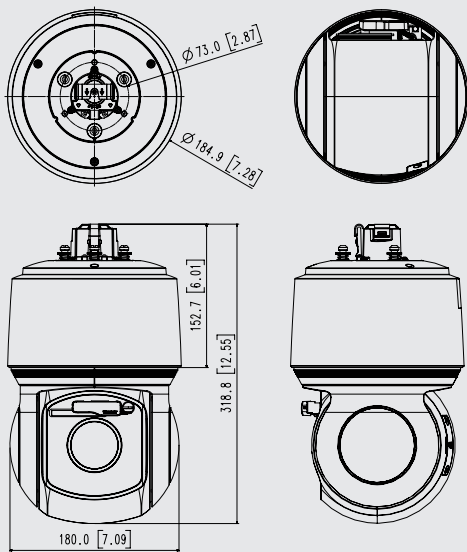

Dimensions

Unit:mm(inch)

XNP-9300RW

| NETWORK | |
|-----------------------------------|---|
| Ethernet | Metal shielded RJ-45(10/100BASE-T) |
| Video Compression | H.265/H.264: Main/Baseline/High, MJPEG |
| Smart Codec | Manual(Sea area), WiseStreamII |
| Video Quality Adjustment | H.264/H.265: Target bitrate level control MJPEG: Target bitrate level control |
| Bitrate Control | H.264/H.265: CBR or VBR MJPEG: VBR |
| Streaming | Unicast(20 users) / Multicast (128 user) Multiple streaming(Up to 10 profiles) |
| Protocol | IPv4, IPv6, TCP/IP, UDP/IP, RTP(UDP), RTP(TCP), RTCP, RTSP, NTP, HTTP, HTTPS, SSL/TLS, DHCP, FTP, SMTP, ICMP, IGMP, SNMPv1/v2c/v3(MIB-2), ARP, DNS, DDNS, QoS, PIM-SM, UPnP, Bonjour, LLDP, SRTP |
| Security | HTTPS(SSL) Login Authentication Digest Login Authentication IP Address Filtering User access log 802.1X Authentication(EAP-TLS, EAP-LEAP) Device certificate(Hanwha Techwin Root CA) |
| Application Programming Interface | ONVIF Profile S/G/T SUNAPI(HTTP API) Wisenet open platform |
| GENERAL | |
| Webpage Language | English, Korean, Chinese, French, Italian, Spanish, German, Japanese, Russian, Swedish, Portuguese, Czech, Polish, Turkish, Dutch, Hungarian, Greek |
| Web Viewer | Supported OS: Windows 7, 8.1, 10, Mac OS X 10.10, 10.11, 10.12 Recommended Browser: Google Chrome Supported Browser: MS Explore11, MS Edge, Mozilla Firefox(Window 64bit only), Apple Safari(Mac OS X only) |
| Edge Storage | Micro SD/SDHC/SDXC 2slot 1TB |
| Memory | 4GB RAM, 512MB Flash |
| ENVIRONMENTAL & ELECTRICAL | |
| Operating Temperature / Humidity | Normal : -40°C~+55°C(-40°F ~ +131°F) / Intermittent : -40°C~+60°C(-40°F ~ +140°F) Maximum Temperature based on NEMA-TS 2(2.2.7) : +74°C(+165°F) Less than 95% RH(Non-condensing) |
| Storage Temperature / Humidity | -50°C~+60°C (-58°F~+140°F) / Less than 95% RH (Non-condensing) |
| Certification | IP66, IK10(Camera body only), NEMA4X |
| Input Voltage | HPoE(IEEE802.3bt, Class6, Type3) |
| Power Consumption | HPoE(Camera only): Max 42W, typical 20W |
| MECHANICAL | |
| Colour / Material | White, Black / Aluminum+Polycarbonate |
| RAL Code | White: RAL9003 / Black: RAL9005 |
| Product dimensions / weight | $\varnothing 184.9 \times 318.8$ mm(7.28x12.55") / 5.4Kg(11.90lb) |
| DORI (EN62676-4 STANDARD) | |
| Detect (25PPM/ 8PPF) | Wide: 140m(460.0ft) / Tele: 4,018m(13,182.6ft) |
| Observe (63PPM/ 19PPF) | Wide: 56m(184.0.0ft) / Tele: 1607.2m(5273.1ft) |
| Recognize (125PPM/ 38PPF) | Wide: 28m(92.0.0ft) / Tele: 803.6m(2636.5ft) |
| Identify (250PPM/ 76PPF) | Wide: 14m(401.8.0ft) / Tele: 46m(1318.3ft) |