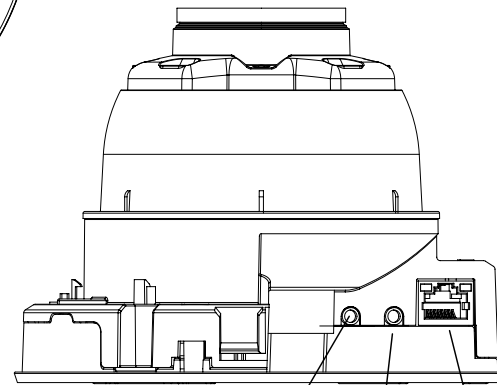

AUDIO IN
AUDIO OUT
NETWORK

XND-6080V/6080RV/8080RV

Unit : mm(inch)

A2