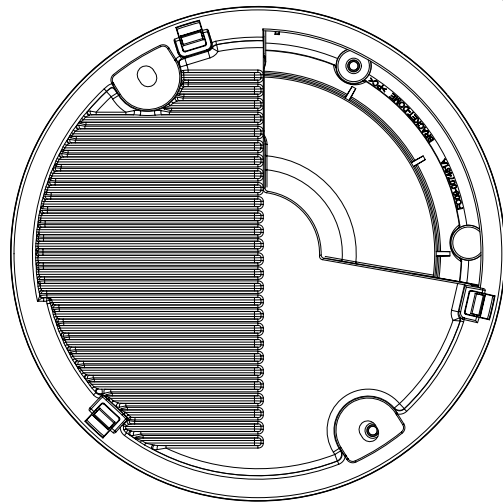

Mechanical

Color / Material	Ivory / Aluminum
Product Dimensions / Weight	Ø140.8x113.0mm(Ø5.54x4.45"), 724g(1.6 lb)

- The latest product information / specification can be found at hanwha-security.com
- Design and specifications are subject to change without notice.
- Wisenet is the proprietary brand of Hanwha Techwin, formerly known as Samsung Techwin.