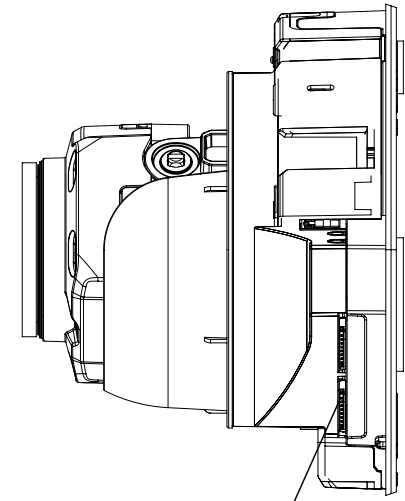

Mechanical

Color / Material	Ivory / Aluminum
Product Dimensions / Weight	Ø140.8x113.0mm(Ø5.54x4.45"), 724g(1.6 lb)

- The latest product information / specification can be found at hanwha-security.com
- Design and specifications are subject to change without notice.
- Wisenet is the proprietary brand of Hanwha Techwin, formerly known as Samsung Techwin.