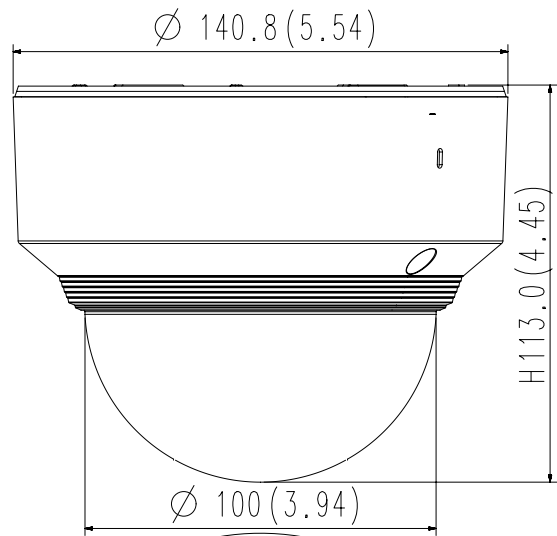

Mechanical

Color / Material	Ivory / Aluminum
Product Dimensions / Weight	Ø140.8x113.0mm(Ø5.54x4.45"), 724g(1.6 lb)

- The latest product information / specification can be found at hanwha-security.com
- Design and specifications are subject to change without notice.
- Wisenet is the proprietary brand of Hanwha Techwin, formerly known as Samsung Techwin.