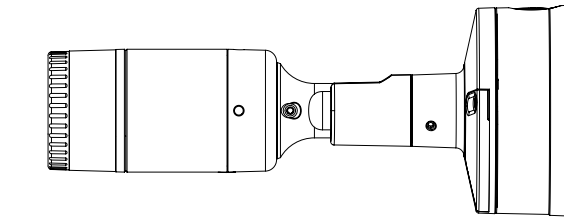

Appearance XNO-6020R/8020R/8030R/8040R
Unit : mm [inch]

Appearance XNO-6010R
Unit : mm [inch]