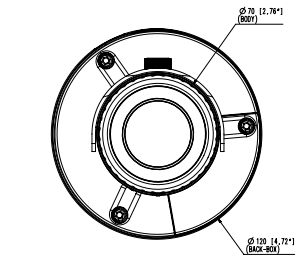

| | |
|-----------------------------|--|
| Input Voltage | PoE (IEEE802.3af, Class3), 12VDC |
| Power Consumption | PoE: Max 10.3W 12VDC: Max 9.3W |
| Mechanical | |
| Color / Material | Dark grey / Aluminum |
| Product Dimensions / Weight | Ø70x296mm (Ø2.76"x11.65"), 1220g (2.69 lb) |

Appearance XNO-6020R/8020R/8030R/8040R
Unit : mm [inch]

Appearance XNO-6010R
Unit : mm [inch]