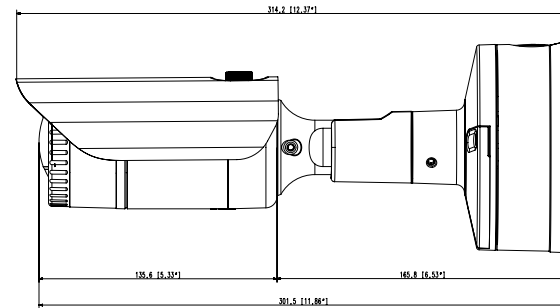

| | |
|-----------------------------|--|
| Input Voltage | PoE (IEEE802.3af, Class3), 12VDC |
| Power Consumption | PoE: Max 10.3W 12VDC: Max 9.3W |
| Mechanical | |
| Color / Material | Dark grey / Aluminum |
| Product Dimensions / Weight | Ø70x296mm (Ø2.76"x11.65"), 1220g (2.69 lb) |

Appearance XNO-6020R/8020R/8030R/8040R
Unit : mm [inch]

Appearance XNO-6010R
Unit : mm [inch]