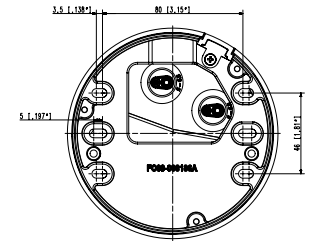

| | |
|-----------------------------|--|
| Input Voltage | PoE (IEEE802.3af, Class3), 12VDC |
| Power Consumption | PoE: Max 10.3W 12VDC: Max 9.3W |
| Mechanical | |
| Color / Material | Dark grey / Aluminum |
| Product Dimensions / Weight | Ø70x296mm (Ø2.76"x11.65"), 1220g (2.69 lb) |

Appearance XNO-6020R/8020R/8030R/8040R
Unit : mm [inch]

Appearance XNO-6010R
Unit : mm [inch]