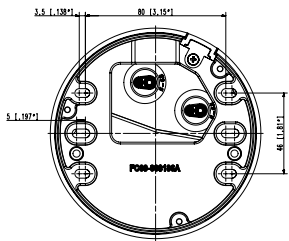

| | |
|-----------------------------|--|
| Input Voltage | PoE (IEEE802.3af, Class3), 12VDC |
| Power Consumption | PoE: Max 10.3W 12VDC: Max 9.3W |
| Mechanical | |
| Color / Material | Dark grey / Aluminum |
| Product Dimensions / Weight | Ø70x296mm (Ø2.76"x11.65"), 1220g (2.69 lb) |

Appearance XNO-6020R/8020R/8030R/8040R
Unit : mm [inch]

Appearance XNO-6010R
Unit : mm [inch]