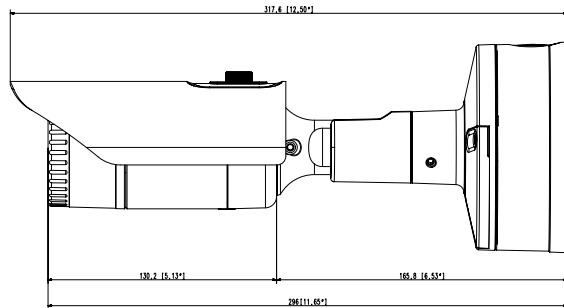

| | |
|-----------------------------|--|
| Input Voltage | PoE (IEEE802.3af, Class3), 12VDC |
| Power Consumption | PoE: Max 10.3W 12VDC: Max 9.3W |
| Mechanical | |
| Color / Material | Dark grey / Aluminum |
| Product Dimensions / Weight | Ø70x296mm (Ø2.76"x11.65"), 1220g (2.69 lb) |

Appearance XNO-6020R/8020R/8030R/8040R
Unit : mm [inch]

Appearance XNO-6010R
Unit : mm [inch]