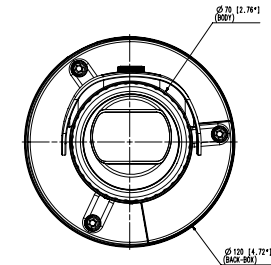

| | |
|-----------------------------|--|
| Input Voltage | PoE (IEEE802.3af, Class3), 12VDC |
| Power Consumption | PoE: Max 10.3W 12VDC: Max 9.3W |
| Mechanical | |
| Color / Material | Dark grey / Aluminum |
| Product Dimensions / Weight | Ø70x296mm (Ø2.76"x11.65"), 1220g (2.69 lb) |

Appearance XNO-6020R/8020R/8030R/8040R
Unit : mm [inch]

Appearance XNO-6010R
Unit : mm [inch]