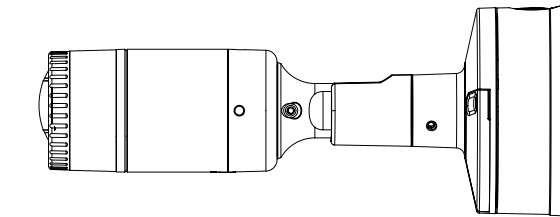

Appearance XNO-6020R/8020R/8030R/8040R
Unit : mm [inch]

Appearance XNO-6010R
Unit : mm [inch]