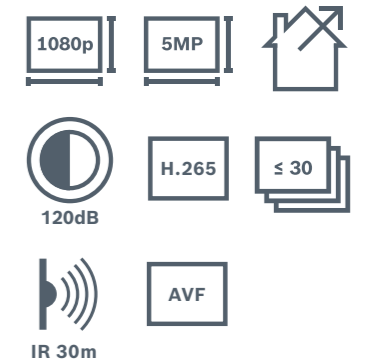

DINION IP 3000i IR

Installation made simple

1,2,3

Mounting and cabling in three easy steps

No "pigtail": increased protection against water ingress

Compatible with modular accessories (FLEXIDOME IP 3000i IR)

All outdoor models have

High impacts

IK10

100%

IP66

Withstands challenging weather conditions

Ease of installation

Data security

1100101
10111
010
Bitrate reduction
≤80%

BOSCH
Invented for life