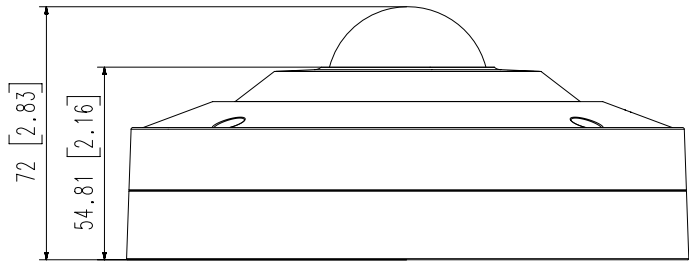

Ø 160 [6.3]

A2

© Hanwha Techwin Co.,Ltd. All rights reserved.

3	파생 MODEL2	
2	XNF-9010RVM	'20.09.21
1	XNF-9010RV	'20.09.21
No.	MODEL NAME	DATE
Unit:mm[inch] SCALE:1/1		© Hanwha Techwin