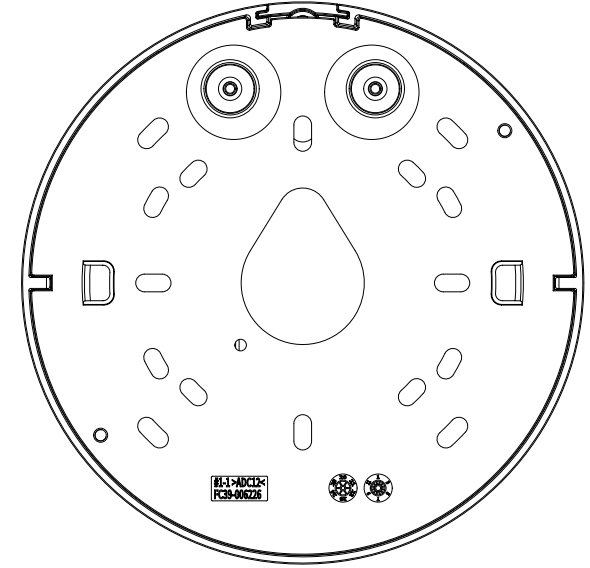

Power Consumption	PoE: Max 12.95W, typical 11W 12VDC: Max 11W, typical 9.1W
-------------------	--

**Mechanical**

Color / Material	White / Aluminum, Hard-coated dome
RAL Code	RAL9003
Product Dimensions / Weight	Ø160x72mm(62.99x28.35"), 1100g(2.43lb)

**DORI (EN62676-4 standard)**

Detect (25PPM/ 8PPF)	34.9m(114.49ft)
Observe (63PPM/ 19PPF)	13.9m(45.60ft)
Recognize (125PPM/ 38PPF)	7.0m(22.96ft)
Identify (250PPM/ 76PPF)	3.5m(11.48ft)

- The latest product information / specification can be found at [hanwha-security.com](http://hanwha-security.com)
- Design and specifications are subject to change without notice.
- Wisenet is the proprietary brand of Hanwha Techwin, formerly known as Samsung Techwin.

Ø 160 [6.3]

A2

© Hanwha Techwin Co.,Ltd. All rights reserved.

3	파생 MODEL2	
2	XNF-9010RVM	'20.09.21
1	XNF-9010RV	'20.09.21
No.	MODEL NAME	DATE
Unit:mm[inch] SCALE:1/1		© Hanwha Techwin