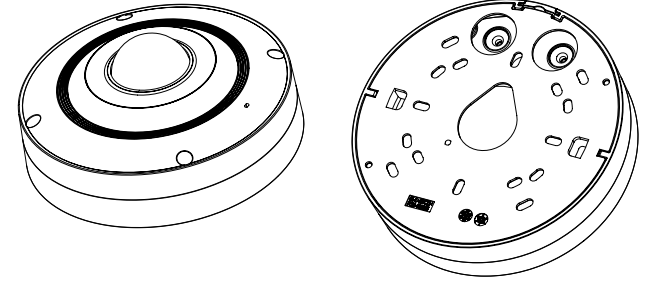

Ø 160 [6.3]

A2

© Hanwha Techwin Co.,Ltd. All rights reserved.

3	파생 MODEL2	
2	XNF-9010RVM	'20.09.21
1	XNF-9010RV	'20.09.21
No.	MODEL NAME	DATE
Unit:mm[inch] SCALE:1/1		© Hanwha Techwin