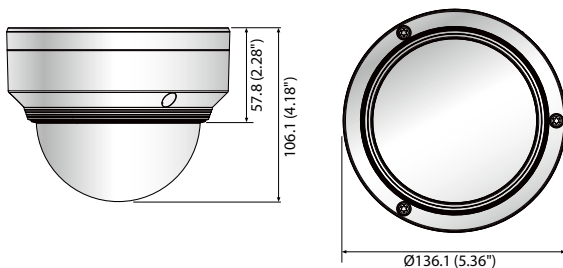

## Key Features

- Max. 2Megapixel (1920 x 1080) resolution
- 2.8 ~ 12mm (4.3x), 24x digital zoom
- H.265, H.264, MJPEG codec supported, Multiple streaming
- WiseStreamII Support
- Day & Night (ICR), WDR (150dB)
- Digital image stabilization with Built-in Gyro sensor
- Loitering, Directional detection, Fog detection, Audio detection, Digital auto tracking, Sound classification, Tampering
- Motion detection
- SD/SDHC/SDXC memory slot (Max. 512GB), PoE / 12V DC
- IP66, IK10 support

## Dimensions

Unit : mm (inch)